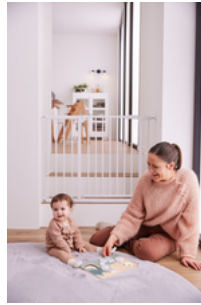

SUSTAINABLE
FSC® CERTIFIED
WOOD

EASY TO GRASP
THANKS TO PRACTICAL KNOBS

EASY TO GRASP AND CHILD-
FRIENDLY DESIGN

The lovingly designed puzzle consists of a wooden board with shapes for the puzzle pieces in form of animals. Thanks to the practical knobs, your child can easily grasp each piece.

PROTECTED BY ROUNDED DESIGN

Rounded edges ensure safe playing fun for your child.

SAFE PLAYING
THANKS TO ROUNDED EDGES

PUZZLE FUN FOR KIDS

PUZZLE FUN FOR 1 YEAR OLDS

The jigsaw puzzle is suitable for your child from 12 months onward. The high-quality workmanship ensures lots puzzle fun for a long time.

SAFE PLAYING
THANKS TO ROUNDED EDGES

PUZZLE FUN
FOR KIDS

Lifestyle Images

PUZZLE N SORT

WOODEN JIGSAW PUZZLE PROMOTES FINE MOTOR SKILLS

Puzzle N Sort - Wooden jigsaw puzzle promotes fine motor skills

Playful learning of hand-eye coordination

The lovingly designed puzzle consists of a wooden board with shapes for the puzzle pieces in form of animals. Thanks to the practical knobs, your child can easily grasp each piece. By grasping and sticking the pieces into place, your child makes up an animal, while training shapes, memory, fine motor skills, hand-eye coordination and concentration.