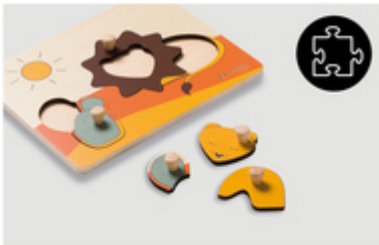

PLAYFUL LEARNING OF HAND-EYE COORDINATION

/

FSC®-CERTIFIED WOOD IN SUBTLE COLOURS

/

EASY TO GRASP AND CHILD-FRIENDLY DESIGN

PUZZLING TRAINS
**REMEMBERING AND
MATCHING SHAPES**

PUZZLING TRAINS REMEMBERING
AND MATCHING SHAPES

By grasping and sticking the pieces into place, your child makes up an animal, while training shapes, memory, fine motor skills, hand-eye coordination and concentration.

SUSTAINABLE TOY MADE OF FSC®-
CERTIFIED WOOD

SUSTAINABLE
FSC® CERTIFIED
WOOD

EASY TO GRASP
THANKS TO PRACTICAL KNOBS

EASY TO GRASP AND CHILD-
FRIENDLY DESIGN

The lovingly designed puzzle consists of a wooden board with shapes for the puzzle pieces in form of animals. Thanks to the practical knobs, your child can easily grasp each piece.

PROTECTED BY ROUNDED DESIGN

Rounded edges ensure safe playing fun for your child.

SAFE PLAYING
THANKS TO ROUNDED EDGES

PUZZLE FUN FOR KIDS

PUZZLE FUN FOR 1 YEAR OLDS

The jigsaw puzzle is suitable for your child from 12 months onward. The high-quality workmanship ensures lots puzzle fun for a long time.