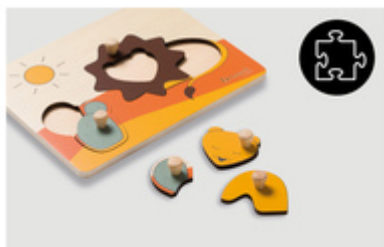

PLAYFUL LEARNING OF HAND-EYE COORDINATION

/

FSC®-CERTIFIED WOOD IN SUBTLE COLOURS

/

EASY TO GRASP AND CHILD-FRIENDLY DESIGN

PUZZLING TRAINS
**REMEMBERING AND
MATCHING SHAPES**

PUZZLING TRAINS REMEMBERING
AND MATCHING SHAPES

By grasping and sticking the pieces into place, your child makes up an animal, while training shapes, memory, fine motor skills, hand-eye coordination and concentration.

SUSTAINABLE TOY MADE OF FSC®-
CERTIFIED WOOD

SUSTAINABLE
FSC® CERTIFIED
WOOD

EASY TO GRASP
THANKS TO PRACTICAL KNOBS

EASY TO GRASP AND CHILD-
FRIENDLY DESIGN

The lovingly designed puzzle consists of a wooden board with shapes for the puzzle pieces in form of animals. Thanks to the practical knobs, your child can easily grasp each piece.

The lovingly designed puzzle consists of a wooden board with shapes for the puzzle pieces in form of animals. Thanks to the practical knobs, your child can easily grasp each piece. By grasping and sticking the pieces into place, your child makes up an animal, while training shapes, memory, fine motor skills, hand-eye coordination and concentration.