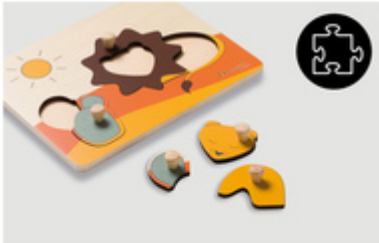

PLAYFUL LEARNING OF HAND-EYE COORDINATION

/

FSC®-CERTIFIED WOOD IN SUBTLE COLOURS

/

EASY TO GRASP AND CHILD-FRIENDLY DESIGN

PUZZLING TRAINS
**REMEMBERING AND
MATCHING SHAPES**

PUZZLING TRAINS REMEMBERING
AND MATCHING SHAPES

By grasping and sticking the pieces into place, your child makes up an animal, while training shapes, memory, fine motor skills, hand-eye coordination and concentration.

SUSTAINABLE TOY MADE OF FSC®-
CERTIFIED WOOD

SUSTAINABLE
FSC® CERTIFIED
WOOD

EASY TO GRASP
THANKS TO PRACTICAL KNOBS

EASY TO GRASP AND CHILD-
FRIENDLY DESIGN

The lovingly designed puzzle consists of a wooden board with shapes for the puzzle pieces in form of animals. Thanks to the practical knobs, your child can easily grasp each piece.

PROTECTED BY ROUNDED DESIGN

Rounded edges ensure safe playing fun for your child.

SAFE PLAYING
THANKS TO ROUNDED EDGES

PUZZLE FUN FOR KIDS

PUZZLE FUN FOR 1 YEAR OLDS

The jigsaw puzzle is suitable for your child from 12 months onward. The high-quality workmanship ensures lots puzzle fun for a long time.