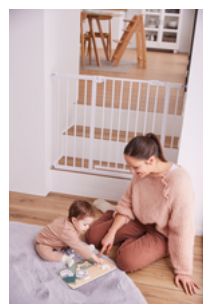

SUSTAINABLE
FSC® CERTIFIED
WOOD

EASY TO GRASP
THANKS TO PRACTICAL KNOBS

EASY TO GRASP AND CHILD-
FRIENDLY DESIGN

The lovingly designed puzzle consists of a wooden board with shapes for the puzzle pieces in form of animals. Thanks to the practical knobs, your child can easily grasp each piece.

PROTECTED BY ROUNDED DESIGN

Rounded edges ensure safe playing fun for your child.

SAFE PLAYING
THANKS TO ROUNDED EDGES

PUZZLE FUN FOR KIDS

PUZZLE FUN FOR 1 YEAR OLDS

The jigsaw puzzle is suitable for your child from 12 months onward. The high-quality workmanship ensures lots puzzle fun for a long time.

HARMONIOUS DESIGNS AND COLOURS

The puzzle is available in three different designs and colours, providing plenty of joy for girls and boys.

PUZZLE N SORT

WOODEN JIGSAW PUZZLE PROMOTES FINE MOTOR SKILLS

Product Images

Lifestyle Images

PUZZLE N SORT

WOODEN JIGSAW PUZZLE PROMOTES FINE MOTOR SKILLS

Puzzle N Sort - Wooden jigsaw puzzle promotes fine motor skills

Playful learning of hand-eye coordination

The lovingly designed puzzle consists of a wooden board with shapes for the puzzle pieces in form of animals. Thanks to the practical knobs, your child can easily grasp each piece. By grasping and sticking the pieces into place, your child makes up an animal, while training shapes, memory, fine motor skills, hand-eye coordination and concentration.