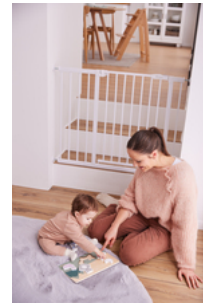

SUSTAINABLE
FSC® CERTIFIED
WOOD

EASY TO GRASP
THANKS TO PRACTICAL KNOBS

EASY TO GRASP AND CHILD-
FRIENDLY DESIGN

The lovingly designed puzzle consists of a wooden board with shapes for the puzzle pieces in form of animals. Thanks to the practical knobs, your child can easily grasp each piece.

PROTECTED BY ROUNDED DESIGN

Rounded edges ensure safe playing fun for your child.

SAFE PLAYING
THANKS TO ROUNDED EDGES

PUZZLE FUN FOR KIDS

PUZZLE FUN FOR 1 YEAR OLDS

The jigsaw puzzle is suitable for your child from 12 months onward. The high-quality workmanship ensures lots puzzle fun for a long time.

SAFE PLAYING
THANKS TO ROUNDED EDGES

PUZZLE FUN
FOR KIDS

Lifestyle Images

PUZZLE N SORT

WOODEN JIGSAW PUZZLE PROMOTES FINE MOTOR SKILLS

Puzzle N Sort - Wooden jigsaw puzzle promotes fine motor skills

Playful learning of hand-eye coordination

The lovingly designed puzzle consists of a wooden board with shapes for the puzzle pieces in form of animals. Thanks to the practical knobs, your child can easily grasp each piece. By grasping and sticking the pieces into place, your child makes up an animal, while training shapes, memory, fine motor skills, hand-eye coordination and concentration.