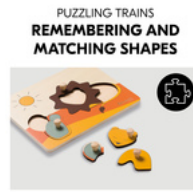

SUSTAINABLE
FSC® CERTIFIED
WOOD

EASY TO GRASP
THANKS TO PRACTICAL KNOBS

EASY TO GRASP AND CHILD-
FRIENDLY DESIGN

The lovingly designed puzzle consists of a wooden board with shapes for the puzzle pieces in form of animals. Thanks to the practical knobs, your child can easily grasp each piece.

PROTECTED BY ROUNDED DESIGN

Rounded edges ensure safe playing fun for your child.

SAFE PLAYING
THANKS TO ROUNDED EDGES

PUZZLE FUN FOR KIDS

PUZZLE FUN FOR 1 YEAR OLDS

The jigsaw puzzle is suitable for your child from 12 months onward. The high-quality workmanship ensures lots puzzle fun for a long time.

HARMONIOUS DESIGNS AND COLOURS

The puzzle is available in three different designs and colours, providing plenty of joy for girls and boys.

PUZZLE N SORT

WOODEN JIGSAW PUZZLE PROMOTES FINE MOTOR SKILLS

Product Images

The lovingly designed puzzle consists of a wooden board with shapes for the puzzle pieces in form of animals. Thanks to the practical knobs, your child can easily grasp each piece. By grasping and sticking the pieces into place, your child makes up an animal, while training shapes, memory, fine motor skills, hand-eye coordination and concentration.