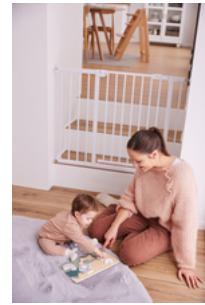

SUSTAINABLE
FSC® CERTIFIED
WOOD

EASY TO GRASP
THANKS TO PRACTICAL KNOBS

EASY TO GRASP AND CHILD-
FRIENDLY DESIGN

The lovingly designed puzzle consists of a wooden board with shapes for the puzzle pieces in form of animals. Thanks to the practical knobs, your child can easily grasp each piece.

PROTECTED BY ROUNDED DESIGN

Rounded edges ensure safe playing fun for your child.

SAFE PLAYING
THANKS TO ROUNDED EDGES

PUZZLE FUN FOR KIDS

PUZZLE FUN FOR 1 YEAR OLDS

The jigsaw puzzle is suitable for your child from 12 months onward. The high-quality workmanship ensures lots puzzle fun for a long time.

SAFE PLAYING
THANKS TO ROUNDED EDGES

PUZZLE FUN
FOR KIDS

Lifestyle Images

PUZZLE N SORT

WOODEN JIGSAW PUZZLE PROMOTES FINE MOTOR SKILLS

Puzzle N Sort - Wooden jigsaw puzzle promotes fine motor skills

Playful learning of hand-eye coordination

The lovingly designed puzzle consists of a wooden board with shapes for the puzzle pieces in form of animals. Thanks to the practical knobs, your child can easily grasp each piece. By grasping and sticking the pieces into place, your child makes up an animal, while training shapes, memory, fine motor skills, hand-eye coordination and concentration.