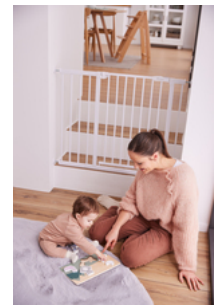

## Lifestyle Images

## PUZZLE N FIT

WOODEN JIGSAW PUZZLE PROMOTES FINE MOTOR SKILLS

Puzzle N Fit - Wooden jigsaw puzzle promotes fine motor skills

Playful learning of hand-eye coordination

The lovingly designed puzzle consists of a wooden board with shapes for the puzzle pieces in form of animals. By grasping and sticking the pieces into place, your child makes up an animal, while training shapes, memory, fine motor skills, hand-eye coordination and concentration.