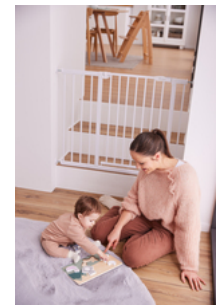

PROTECTED BY ROUNDED DESIGN

Rounded edges ensure safe playing fun for your child.

SAFE PLAYING
THANKS TO ROUNDED EDGES

PUZZLE FUN
FOR KIDS

PUZZLE FUN FOR 1 YEAR OLDS

The jigsaw puzzle is suitable for your child from 12 months onward. The high-quality workmanship ensures lots puzzle fun for a long time.

SAFE PLAYING
THANKS TO ROUNDED EDGES

PUZZLE FUN
FOR KIDS

Lifestyle Images

PUZZLE N FIT

WOODEN JIGSAW PUZZLE PROMOTES FINE MOTOR SKILLS

Puzzle N Fit - Wooden jigsaw puzzle promotes fine motor skills

Playful learning of hand-eye coordination

The lovingly designed puzzle consists of a wooden board with shapes for the puzzle pieces in form of animals. By grasping and sticking the pieces into place, your child makes up an animal, while training shapes, memory, fine motor skills, hand-eye coordination and concentration.