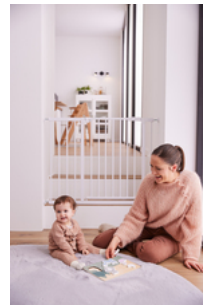

## Lifestyle Images

## PUZZLE N FIT

WOODEN JIGSAW PUZZLE PROMOTES FINE MOTOR SKILLS

Puzzle N Fit - Wooden jigsaw puzzle promotes fine motor skills

Playful learning of hand-eye coordination

The lovingly designed puzzle consists of a wooden board with shapes for the puzzle pieces in form of animals. By grasping and sticking the pieces into place, your child makes up an animal, while training shapes, memory, fine motor skills, hand-eye coordination and concentration.