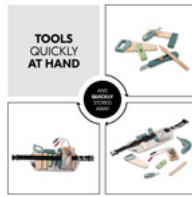

Your child can adjust the tool belt individually and open and close it on their own thanks to the easy-to-use click buckle.

GROW-ALONG
THANKS TO ADJUSTABLE BELT

TOOLS MADE OF
DURABLE, FSC®
CERTIFIED
WOOD

FSC® CERTIFIED WOOD FOR A HEALTHIER ENVIRONMENT

The tool set is made of durable wood that derives from FSC®-certified forests. This guarantees sustainable and ecological forest use that protects plants and animals.

LEARN TO WORK

TOOL BELT WITH FSC®-CERTIFIED WOODEN TOOLS

Product Images

Lifestyle Images

Learn to Work - Tool belt with FSC®-certified wooden tools

Creative craftsman role-play

The kids tool set contains everything your child needs as a craftsman or craftswoman: Tool belt with drill, saw, multimeter, spirit level, pencil, carpenter's square, phase tester and cutter knife. The realistic wooden toy tools encourage your child to get to know tools and to play imaginative role-playing games about handicrafts and repairs. The children's tool belt is also a great toy to take on the go.

Adjustable belt grows with your child from 3 years onward

Your child can adjust the tool belt individually and open and close it on their own thanks to the easy-to-use click buckle. Also, your child is handsfree at all times, while having all tools quickly at hand. Once the work is done, your child can easily store the tools in the loops of the children's tool belt.