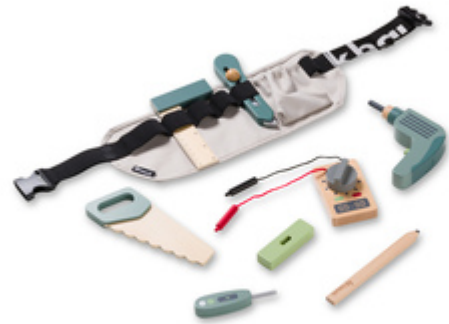

PERFECT FOR ROLE-PLAYING

/

**ADJUSTABLE BELT GROWS ALONG WITH YOUR
CHILD**

/

SUSTAINABLE THANKS TO FSC® CERTIFIED WOOD

IDEAL
FOR CRAFTING ROLE-PLAY

PERFECT FOR ROLE-PLAYING

The realistic wooden toy tools encourage your child to get to know tools and to play imaginative role-playing games about handicrafts and repairs. Suitable from 3 years onward - also on the go.

SUPPORTS YOUR CHILD'S CREATIVITY

The kids tool set contains everything your child needs as a craftsman or craftswoman: Tool belt with drill, saw, multimeter, spirit level, pencil, carpenter's square, phase tester and cutter knife.

TOOLS ARE WELL STORED AND QUICKLY READY FOR USE

Thanks to the practical belt with loops, your child is handsfree at all times, can quickly store the tools away and have them ready to hand.

ADJUSTABLE BELT GROWS ALONG WITH YOUR CHILD

LEARN TO WORK

TOOL BELT WITH FSC®-CERTIFIED WOODEN TOOLS

Product Images

Lifestyle Images

Learn to Work - Tool belt with FSC®-certified wooden tools

Creative craftsman role-play

The kids tool set contains everything your child needs as a craftsman or craftswoman: Tool belt with drill, saw, multimeter, spirit level, pencil, carpenter's square, phase tester and cutter knife. The realistic wooden toy tools encourage your child to get to know tools and to play imaginative role-playing games about handicrafts and repairs. The children's tool belt is also a great toy to take on the go.