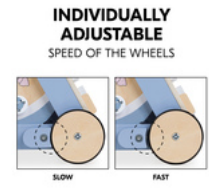

Product Images