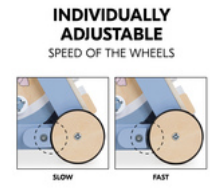

LEARN TO WALK

MOTOR SKILLS WALKER MADE OF FSC®-CERTIFIED WOOD

Product Images

Lifestyle Images

Learn to Walk - Motor skills walker made of FSC®-certified wood

First steps combined with lots of fun

The Learn to Walk not only supports your baby's steps by holding on to the handle, but also provides lots of fun thanks to the numerous motor elements. The shape sorters, cogwheels and mirrors provide lots of fun, while also promoting your baby's fine motor skills as well as the recognition of colours and animals. In the storage compartment, your child can transport, tidy up and safely store the building blocks from the sorting game or other toys, dolls or cuddly toys.