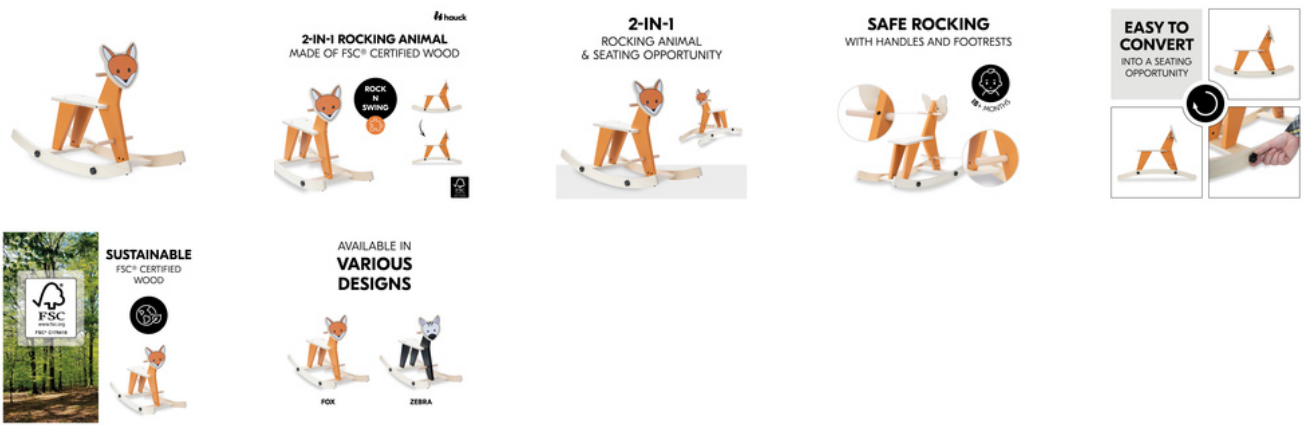

ROCK N SWING

2-IN-1 ROCKING ANIMAL MADE OF FSC®-CERTIFIED WOOD

Product Images