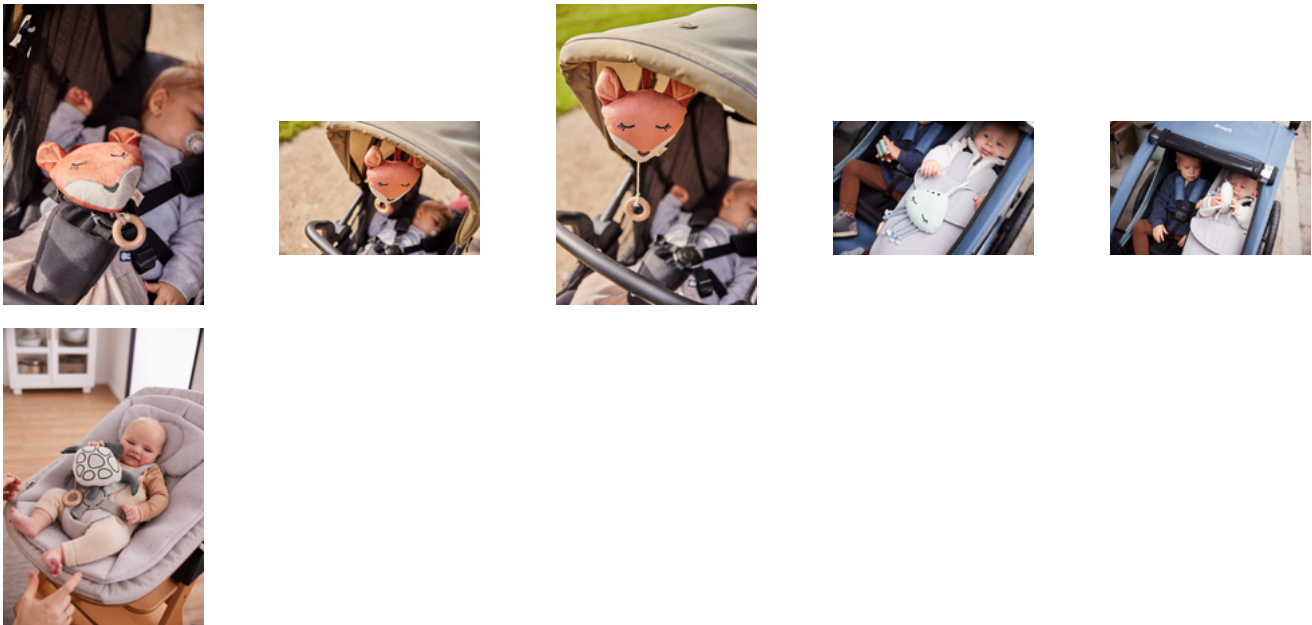

Lifestyle Images