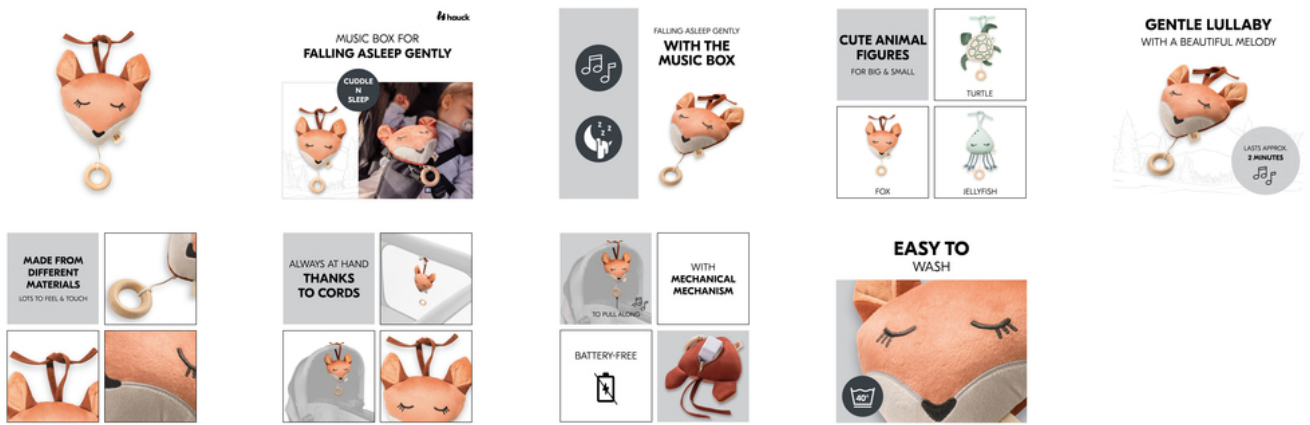

ALWAYS WITH YOU THANKS TO CORDS

Your baby loves their sweet animal friend? With the cords, you can simply hang the music box from the changing table onto the pram or cot. So you always have them with you.

WITH MECHANICAL MECHANISM

You can wind up the Cuddle N Sleep music box – over and over again. The removable mechanism works mechanically. So you don't need batteries.

**EASY TO
WASH**

EASY TO WASH

Something always misfires: but you can easily wash this easy-care music box. To do so, just open the zip on the back and take the mechanism out of the cuddly toy.

CUDDLE N SLEEP

MUSIC BOX TO GENTLY FALL ASLEEP TO

Product Images

Lifestyle Images

Music box to gently fall asleep to

Fall asleep gently with this music box

A friend to fall asleep to: with the Cuddle N Sleep music box, your baby will fall asleep inspired. The animals are also a sweet gift for births & baptisms.

Your baby is discovering the world: they can stroke & hug the Cuddle N Sleep animals. The music box is made of different materials, and your baby can have a good feel of the stitchwork.

Always to hand thanks to popper