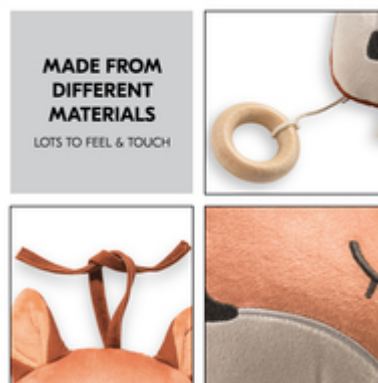

CUTE ANIMAL FIGURES – SOFT & BABY-FRIENDLY

/

GENTLE LULLABY WITH BEAUTIFUL MELODY

/

ALWAYS TO HAND THANKS TO CORDS

FALL ASLEEP GENTLY WITH THE MUSIC BOX

A real friend to fall asleep to: with the Cuddle N Sleep music box, your baby will also fall asleep inspired. The plush music box for your child is a sweet and reliable companion at night.

CUTE ANIMAL FIGURES – SOFT & BABY-FRIENDLY

Fox, jellyfish or turtle say a gentle good night: the sweet animal figures appeal to all babies and toddlers. The musical animals are thus also a beautiful gift for a birth or baptism.

ALWAYS WITH YOU THANKS TO CORDS

Your baby loves their sweet animal friend? With the cords, you can simply hang the music box from the changing table onto the pram or cot. So you always have them with you.

Your baby loves their cute animal friend? With the cords & popper, you can hang the music box from the changing table, pram or cot. So you always have it to hand.

With mechanical mechanism

You can wind up the Cuddle N Sleep music box – over and over again. The removable mechanism works mechanically. So you don't need batteries either.