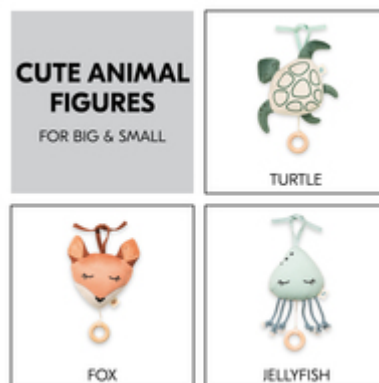

CUTE ANIMAL FIGURES – SOFT & BABY-FRIENDLY

/

GENTLE LULLABY WITH BEAUTIFUL MELODY

/

ALWAYS TO HAND THANKS TO CORDS

FALL ASLEEP GENTLY WITH THE MUSIC BOX

A real friend to fall asleep to: with the Cuddle N Sleep music box, your baby will also fall asleep inspired. The plush music box for your child is a sweet and reliable companion at night.

CUTE ANIMAL FIGURES – SOFT & BABY-FRIENDLY

Fox, jellyfish or turtle say a gentle good night: the sweet animal figures appeal to all babies and toddlers. The musical animals are thus also a beautiful gift for a birth or baptism.