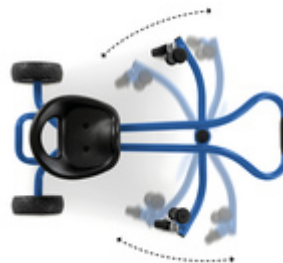

ANTI-SLIP HANDLES AND FOOTRESTS

The handles are made of high-quality plastic, offering your child a safe grip while driving. The rubberized footrests provide additional support and comfort during the ride.

ANTI-SLIP HANDLES & FOOTRESTS

SLALOM DRIVE IN WHISPER MODE

SLALOM DRIVE IN WHISPER MODE

The two front wheels have a 360-degree range of movement, making the Twist-it particularly agile. Driving noise is muffled by the two comfort wheels.

ROWING MOVEMENTS WITH LEARNING EFFECT

The Twist-it is driven and controlled by rowing movements at the same time, training your kid's agility, motor skills, strength, and stamina in equal measure.

ROWING MOVEMENTS WITH LEARNING EFFECT

Sturdy grips on the handlebars and rubberized footrests prevent little racers from slipping off while riding at high speeds.

The Twist-it carries a load of up to 50 kg and is the cool fun cruiser for active children and impresses with its unusual design and functionality.