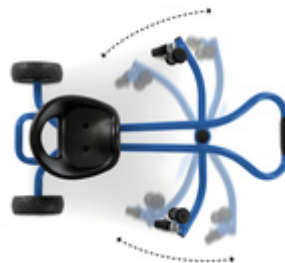

ANTI-SLIP HANDLES AND FOOTRESTS

The handles are made of high-quality plastic, offering your child a safe grip while driving. The rubberized footrests provide additional support and comfort during the ride.

ANTI-SLIP HANDLES & FOOTRESTS

SLALOM DRIVE IN WHISPER MODE

SLALOM DRIVE IN WHISPER MODE

The two front wheels have a 360-degree range of movement, making the Twist-it particularly agile. Driving noise is muffled by the two comfort wheels.

ROWING MOVEMENTS WITH LEARNING EFFECT

The Twist-it is driven and controlled by rowing movements at the same time, training your kid's agility, motor skills, strength, and stamina in equal measure.

ROWING MOVEMENTS WITH LEARNING EFFECT

Sturdy grips on the handlebars and rubberized footrests prevent little racers from slipping off while riding at high speeds.

The Twist-it carries a load of up to 50 kg and is the cool fun cruiser for active children and impresses with its unusual design and functionality.