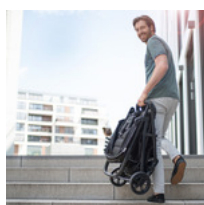

Lifestyle Images