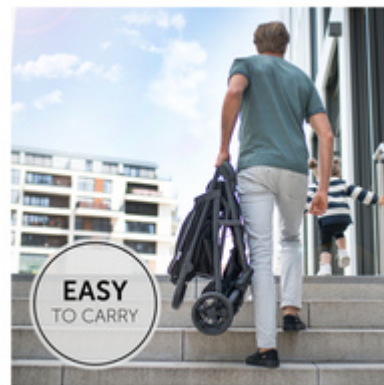

HEIGHT-ADJUSTABLE HANDLEBAR

The push handle can be adjusted up to 30 cm in height, allowing parents, grandparents, or even younger siblings to comfortably steer the Rapid 4 city pushchair around town.