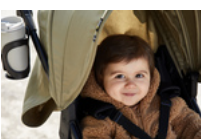

## STYLISH PUSHCHAIR FOR CITY AND COUNTRY

The Rapid 4D Air is a very stylish companion that comes with high-quality functions, as well as a modern, curved frame. As an all-round pushchair with large, all-terrain wheels that absorb bumps, it can be used both in the city and the country. The swivelling front wheels make changes of direction easy and can be locked on uneven terrain.