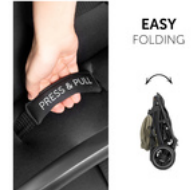

Product Images