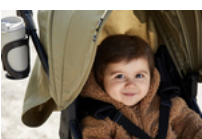

## STYLISH PUSHCHAIR FOR CITY AND COUNTRY

The Rapid 4D Air is a very stylish companion that comes with high-quality functions, as well as a modern, curved frame. As an all-round pushchair with large, all-terrain wheels that absorb bumps, it can be used both in the city and the country. The swivelling front wheels make changes of direction easy and can be locked on uneven terrain.