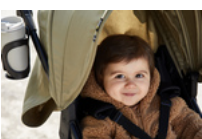

RAPID 4D AIR
 STYLISH PUSHCHAIR FOR CITY AND COUNTRY

Product Images

HIGH-QUALITY FABRICS AND FUNCTIONS

DURABLE COMPANION FOR YEARS

Lifestyle Images

STYLISH PUSHCHAIR FOR CITY AND COUNTRY

The Rapid 4D Air is a very stylish companion that comes with high-quality functions, as well as a modern, curved frame. As an all-round pushchair with large, all-terrain wheels that absorb bumps, it can be used both in the city and the country. The swivelling front wheels make changes of direction easy and can be locked on uneven terrain.

The Rapid 4D Air folds away compactly with one hand by using the “Press & Pull” system on the padded release loop, by which you can easily transport and stow away this all-rounder, while having one free hand for your child.