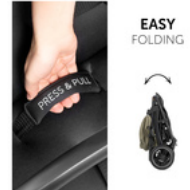

Product Images