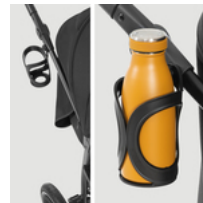

SAFELY STRAPPED IN WITH THE 5-POINT HARNESS

With the height-adjustable 5-point harness, your baby is securely strapped in at all times. And the removable bumper bars make getting in and out much easier.

RAPID 3R

MANEUVERABLE ALL-TERRAIN THREE-WHEEL STROLLER

Product Images

Lifestyle Images

Maneuverable all-terrain three-wheel stroller

Three large rubber wheels – for almost any surface

The Rapid 3R with swiveling and lockable front wheel is easy to push and turn on almost any surface. The backrest adjusts for your child to lie back. This means they can sit and rest comfortably, even if when they are a little bigger (up to 48 lbs).

Always well protected

The sun canopy protects your child (UPF 50+). It can also be extended with a zip. Through the mesh viewing window you can keep an eye on your child. They are safely strapped in at all times with the height-adjustable 5-point harness.

Compact and comfortable

The Rapid 3R can be folded up compactly in a jiffy. The release loop serves as a practical carrying handle. And you have one hand free. The Rapid 3R stroller also adapts to you. The handlebar bends to four positions, from 29.53 - 44.09 in.