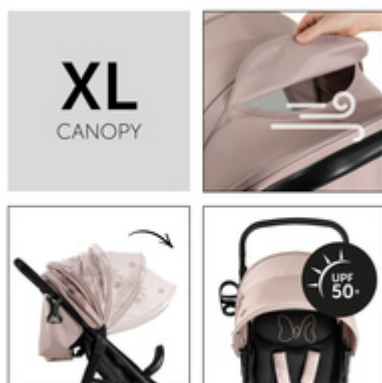

HIGH-QUALITY EQUIPMENT AND FUNCTIONS

The pushchair's seat is made of high-quality fabrics. Also, the backrest can be continuously inclined up to a lying position, making your little explorer feel comfy during any time of the day.

HIGH-QUALITY FABRICS AND FUNCTIONS