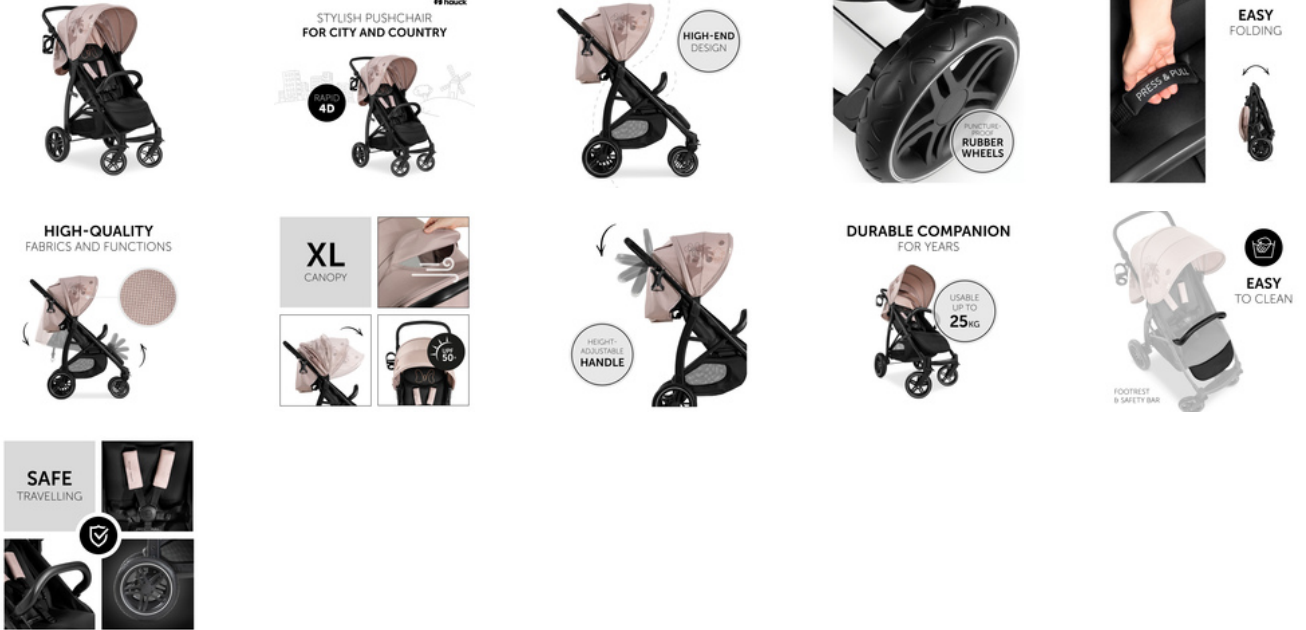

**DURABLE COMPANION FOR YEARS
AND UP TO 25 KG**

In combination with the seat and the basket, the Rapid 4D offers your child a comfortable ride up to 22 kg or 4 years, and the shopping basket can be loaded up to 3 kg.

EASY-TO-CLEAN MATERIALS

The footrest's fabric and the safety bar's surface are made of durable and easy-care materials, making your Rapid 4D look well-maintained in no time despite muddy shoes and sticky hands.

SAFE TRIPS

The Rapid 4D includes a padded 5-point harness, a removable bumper bar that facilitates your child's entry and exit and white lines on the wheels that provide more visibility when it gets dark.

RAPID 4D
 STYLISH PUSHCHAIR FOR CITY AND COUNTRY

Product Images

Lifestyle Images

Stylish pushchair for city and country – with rubber wheels

The Rapid 4D is a stylish companion with high-quality functions and look. Thanks to the large, puncture-proof wheels and suspension, it can be used on almost any terrain. The swivelling front wheels make changes of direction child's play and can be locked on uneven terrain.