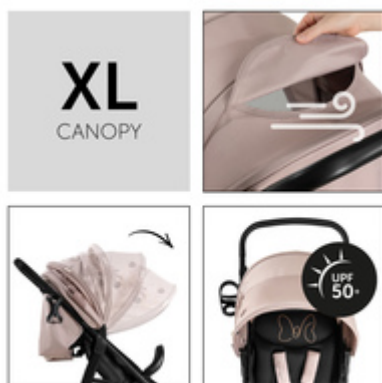

EASY FOLDING

COMPACT ONE-HAND FOLDING WITHIN SECONDS

The Rapid 4D is a light pushchair that folds away compactly with one hand. As a result, you can easily transport and stow away this all-rounder, while having one free hand for your child.

HIGH-QUALITY FABRICS AND FUNCTIONS

XL CANOPY RATED UPF 50+

The extendable 3-zone canopy, rated UPF 50+, promises your child sun protection and shade. The peek-a-boo window made of mesh offers optimal air circulation and strengthens the parent-child bond.

... and your child

The fully reclining seat with adjustable backrest and footrest makes your child feel comfy from birth up to 22 kg. The sun hood, rated UPF 50+ provides pleasant shade on sunny days and the padded 5-point harness helps keep your curious toddler safe at all times. For easy entry and exit, you can turn the bumper bar to one side.