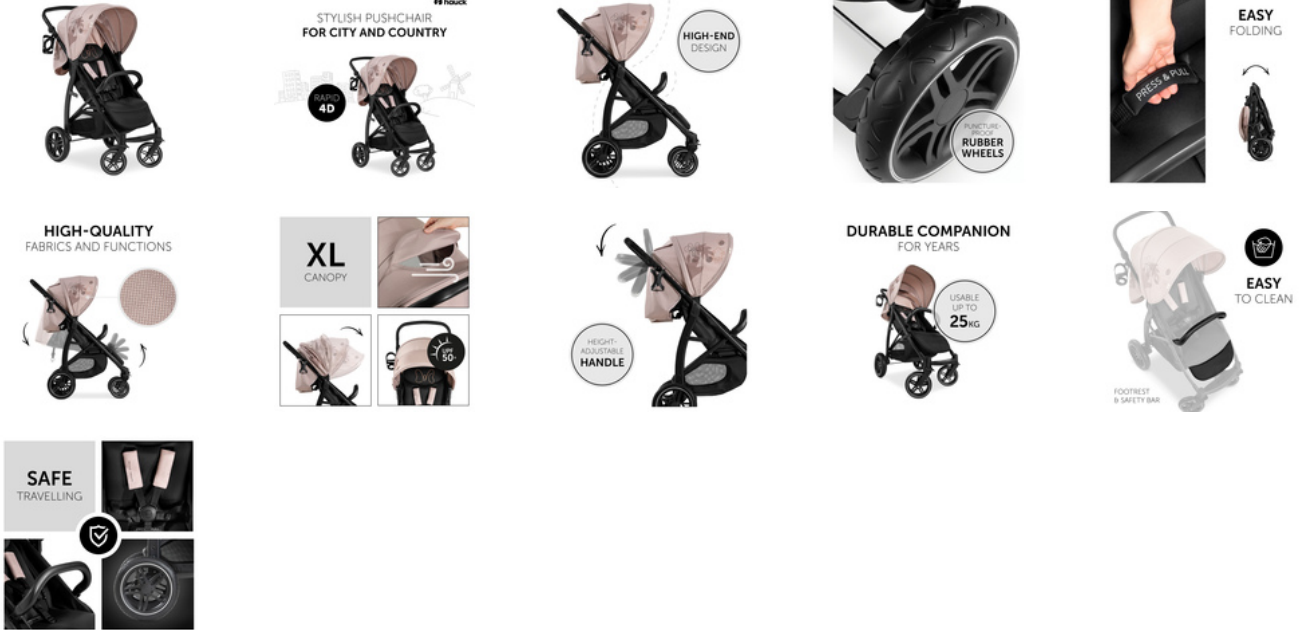

EASY-TO-CLEAN MATERIALS

The footrest's fabric and the safety bar's surface are made of durable and easy-care materials, making your Rapid 4D look well-maintained in no time despite muddy shoes and sticky hands.

SAFE TRIPS

The Rapid 4D includes a padded 5-point harness, a removable bumper bar that facilitates your child's entry and exit and white lines on the wheels that provide more visibility when it gets dark.

RAPID 4D
 STYLISH PUSHCHAIR FOR CITY AND COUNTRY

Product Images

Lifestyle Images

STYLISH PUSHCHAIR FOR CITY AND COUNTRY

The Rapid 4D is a very stylish companion that comes with high-quality functions, as well as a modern, curved frame. As an all-round pushchair with large, puncture-resistant all-terrain wheels that absorb bumps, it can be used both in the city and the country. The swivelling front wheels make changes of direction easy and can be locked on uneven terrain.

Thanks to the height-adjustable handlebar with cup holder, parents of different height can also benefit from a comfortable, back-friendly walk.

Compared to other pushchairs, the Rapid 4D can be used longer. In combination with the seat and the basket, it offers your child a comfortable drive up to 22 kg or 4 years and accommodates up to 3 kg of shopping. The footrest's fabric and the safety bar's surface are made of durable and easy-care materials, making your Rapid 4D look well-maintained in no time despite muddy shoes and sticky hands.