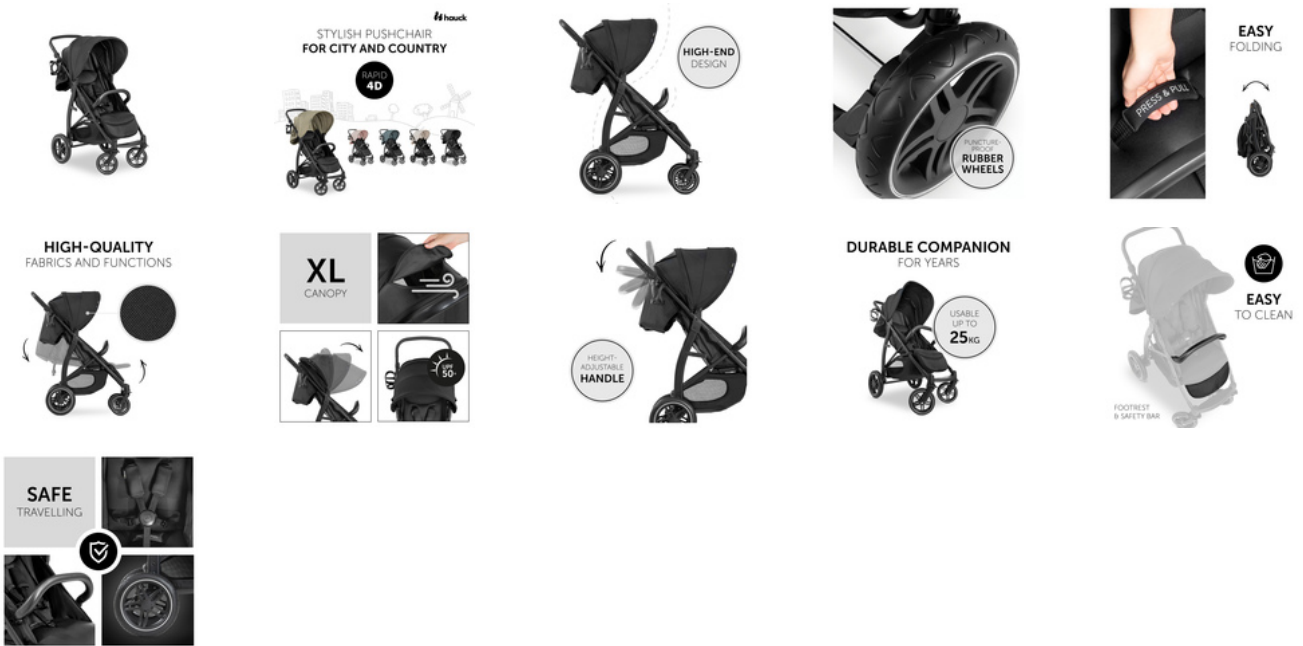

EASY FOLDING

COMPACT ONE-HAND FOLDING WITHIN SECONDS

The Rapid 4D is a light pushchair that folds away compactly with one hand. As a result, you can easily transport and stow away this all-rounder, while having one free hand for your child.

EASY-TO-CLEAN MATERIALS

The footrest's fabric and the safety bar's surface are made of durable and easy-care materials, making your Rapid 4D look well-maintained in no time despite muddy shoes and sticky hands.

SAFE TRIPS

The Rapid 4D includes a padded 5-point harness, a removable bumper bar that facilitates your child's entry and exit and white lines on the wheels that provide more visibility when it gets dark.

RAPID 4D
 STYLISH PUSHCHAIR FOR CITY AND COUNTRY

Product Images

Lifestyle Images

STYLISH PUSHCHAIR FOR CITY AND COUNTRY

The Rapid 4D is a very stylish companion that comes with high-quality functions, as well as a modern, curved frame. As an all-round pushchair with large, puncture-resistant all-terrain wheels that absorb bumps, it can be used both in the city and the country. The swivelling front wheels make changes of direction easy and can be locked on uneven terrain.