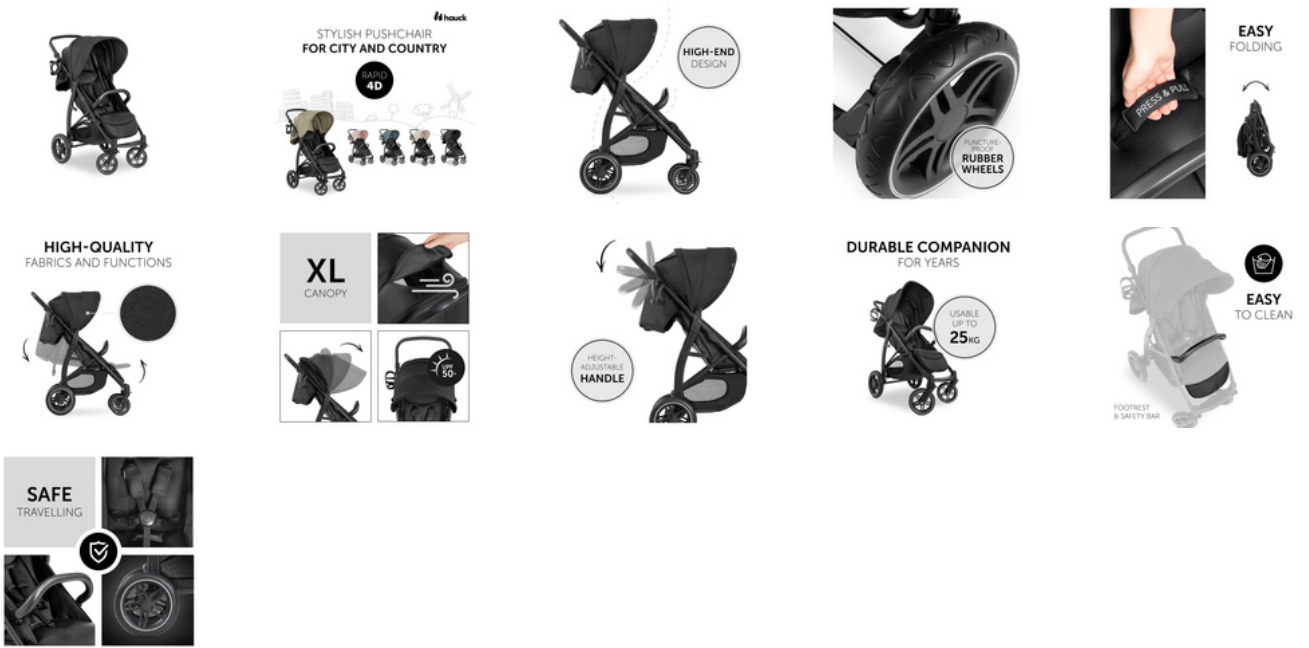

EASY FOLDING

COMPACT ONE-HAND FOLDING WITHIN SECONDS

The Rapid 4D is a light pushchair that folds away compactly with one hand. As a result, you can easily transport and stow away this all-rounder, while having one free hand for your child.

EASY-TO-CLEAN MATERIALS

The footrest's fabric and the safety bar's surface are made of durable and easy-care materials, making your Rapid 4D look well-maintained in no time despite muddy shoes and sticky hands.

SAFE TRIPS

The Rapid 4D includes a padded 5-point harness, a removable bumper bar that facilitates your child's entry and exit and white lines on the wheels that provide more visibility when it gets dark.

RAPID 4D
 STYLISH PUSHCHAIR FOR CITY AND COUNTRY

Product Images

Lifestyle Images

Stylish pushchair for city and country – with rubber wheels

The Rapid 4D is a stylish companion with high-quality functions and look. Thanks to the large, puncture-proof wheels and suspension, it can be used on almost any terrain. The swivelling front wheels make changes of direction child's play and can be locked on uneven terrain.