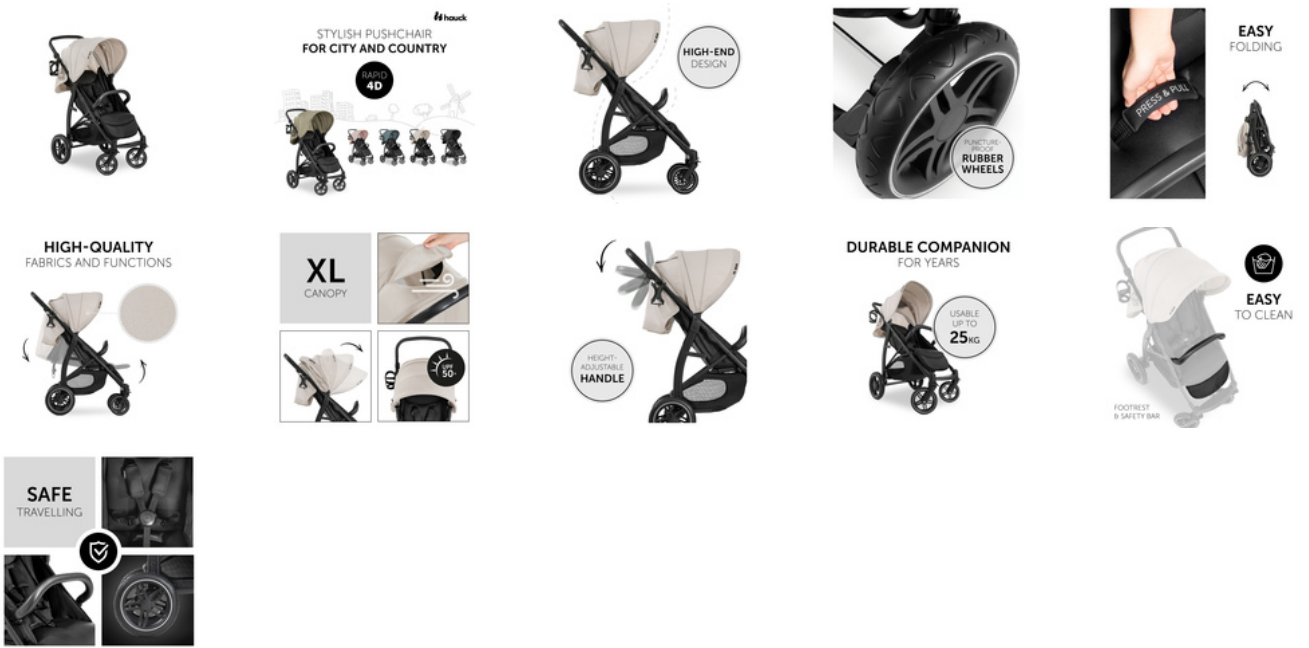

EASY FOLDING

COMPACT ONE-HAND FOLDING WITHIN SECONDS

The Rapid 4D is a light pushchair that folds away compactly with one hand. As a result, you can easily transport and stow away this all-rounder, while having one free hand for your child.

EASY-TO-CLEAN MATERIALS

The footrest's fabric and the safety bar's surface are made of durable and easy-care materials, making your Rapid 4D look well-maintained in no time despite muddy shoes and sticky hands.

SAFE TRIPS

The Rapid 4D includes a padded 5-point harness, a removable bumper bar that facilitates your child's entry and exit and white lines on the wheels that provide more visibility when it gets dark.

RAPID 4D
 STYLISH PUSHCHAIR FOR CITY AND COUNTRY

Product Images

Lifestyle Images

Stylish pushchair for city and country – with rubber wheels

The Rapid 4D is a stylish companion with high-quality functions and look. Thanks to the large, puncture-proof wheels and suspension, it can be used on almost any terrain. The swivelling front wheels make changes of direction child's play and can be locked on uneven terrain.