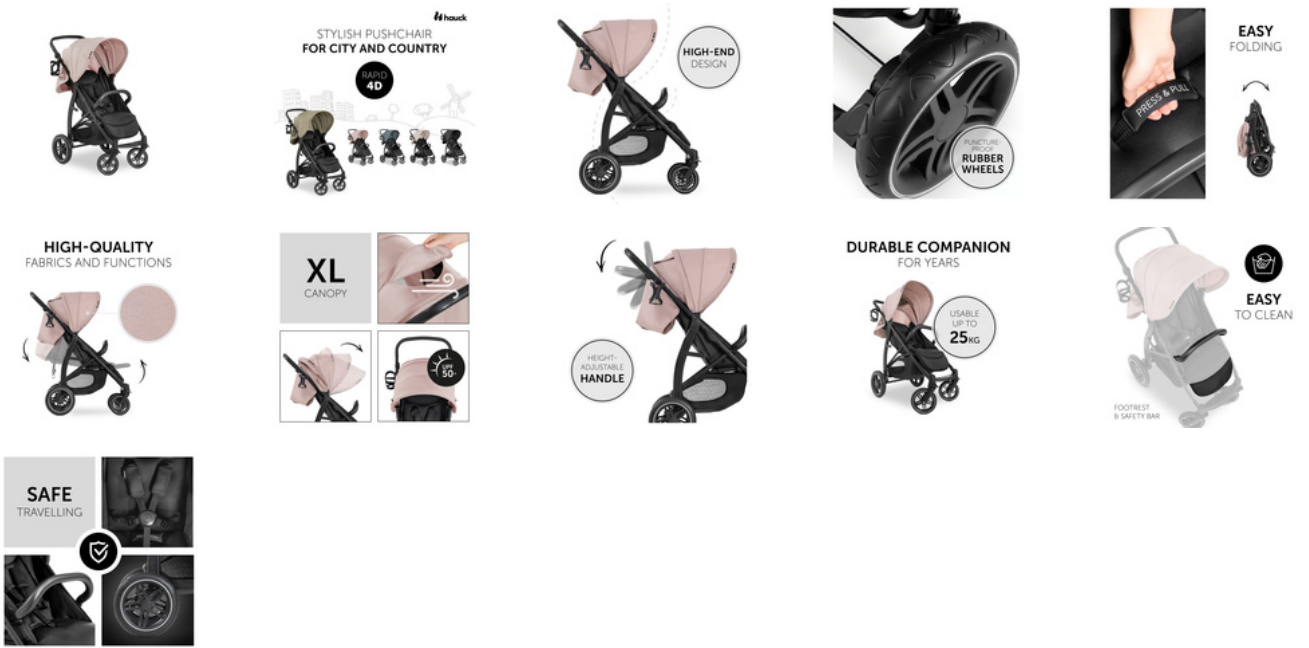

EASY FOLDING

COMPACT ONE-HAND FOLDING WITHIN SECONDS

The Rapid 4D is a light pushchair that folds away compactly with one hand. As a result, you can easily transport and stow away this all-rounder, while having one free hand for your child.

EASY-TO-CLEAN MATERIALS

The footrest's fabric and the safety bar's surface are made of durable and easy-care materials, making your Rapid 4D look well-maintained in no time despite muddy shoes and sticky hands.

SAFE TRIPS

The Rapid 4D includes a padded 5-point harness, a removable bumper bar that facilitates your child's entry and exit and white lines on the wheels that provide more visibility when it gets dark.

RAPID 4D
 STYLISH PUSHCHAIR FOR CITY AND COUNTRY

Product Images

Lifestyle Images

STYLISH PUSHCHAIR FOR CITY AND COUNTRY

The Rapid 4D is a very stylish companion that comes with high-quality functions, as well as a modern, curved frame. As an all-round pushchair with large, puncture-resistant all-terrain wheels that absorb bumps, it can be used both in the city and the country. The swivelling front wheels make changes of direction easy and can be locked on uneven terrain.