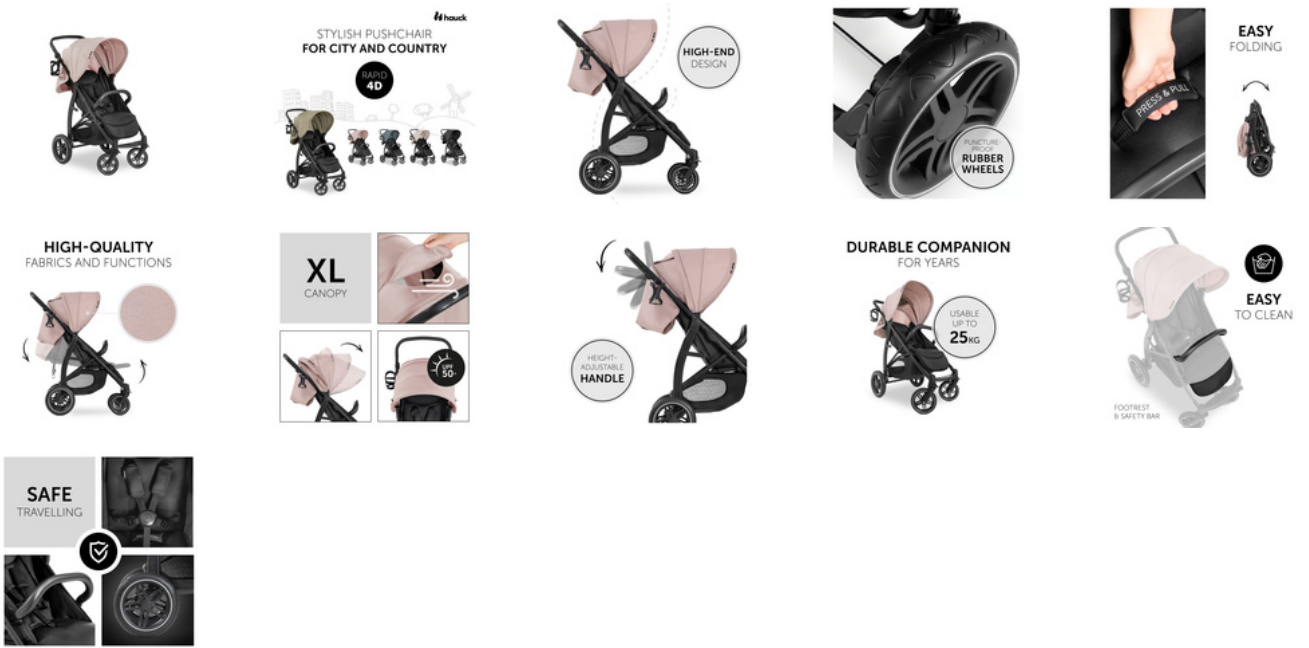

EASY FOLDING

COMPACT ONE-HAND FOLDING WITHIN SECONDS

The Rapid 4D is a light pushchair that folds away compactly with one hand. As a result, you can easily transport and stow away this all-rounder, while having one free hand for your child.

EASY-TO-CLEAN MATERIALS

The footrest's fabric and the safety bar's surface are made of durable and easy-care materials, making your Rapid 4D look well-maintained in no time despite muddy shoes and sticky hands.

SAFE TRIPS

The Rapid 4D includes a padded 5-point harness, a removable bumper bar that facilitates your child's entry and exit and white lines on the wheels that provide more visibility when it gets dark.

RAPID 4D
 STYLISH PUSHCHAIR FOR CITY AND COUNTRY

Product Images

Lifestyle Images

Stylish pushchair for city and country – with rubber wheels

The Rapid 4D is a stylish companion with high-quality functions and look. Thanks to the large, puncture-proof wheels and suspension, it can be used on almost any terrain. The swivelling front wheels make changes of direction child's play and can be locked on uneven terrain.