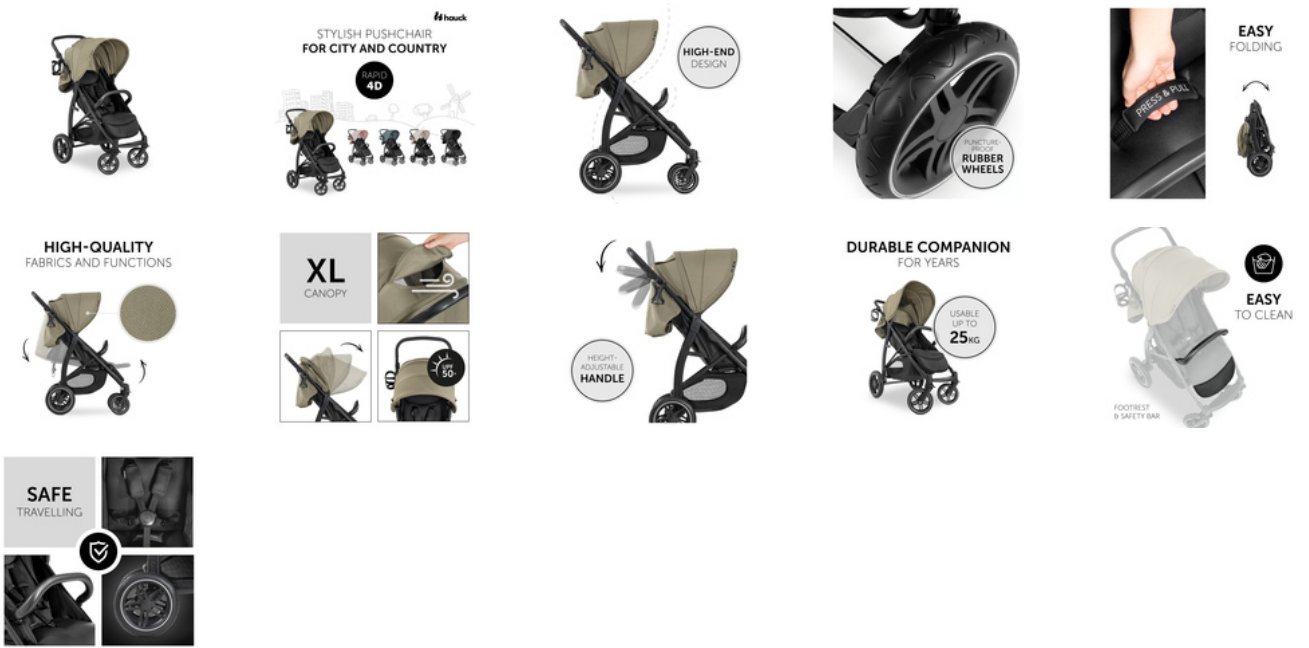

EASY FOLDING

COMPACT ONE-HAND FOLDING WITHIN SECONDS

The Rapid 4D is a light pushchair that folds away compactly with one hand. As a result, you can easily transport and stow away this all-rounder, while having one free hand for your child.

EASY-TO-CLEAN MATERIALS

The footrest's fabric and the safety bar's surface are made of durable and easy-care materials, making your Rapid 4D look well-maintained in no time despite muddy shoes and sticky hands.

SAFE TRIPS

The Rapid 4D includes a padded 5-point harness, a removable bumper bar that facilitates your child's entry and exit and white lines on the wheels that provide more visibility when it gets dark.

RAPID 4D
 STYLISH PUSHCHAIR FOR CITY AND COUNTRY

Product Images

Lifestyle Images

STYLISH PUSHCHAIR FOR CITY AND COUNTRY

The Rapid 4D is a very stylish companion that comes with high-quality functions, as well as a modern, curved frame. As an all-round pushchair with large, puncture-resistant all-terrain wheels that absorb bumps, it can be used both in the city and the country. The swivelling front wheels make changes of direction easy and can be locked on uneven terrain.