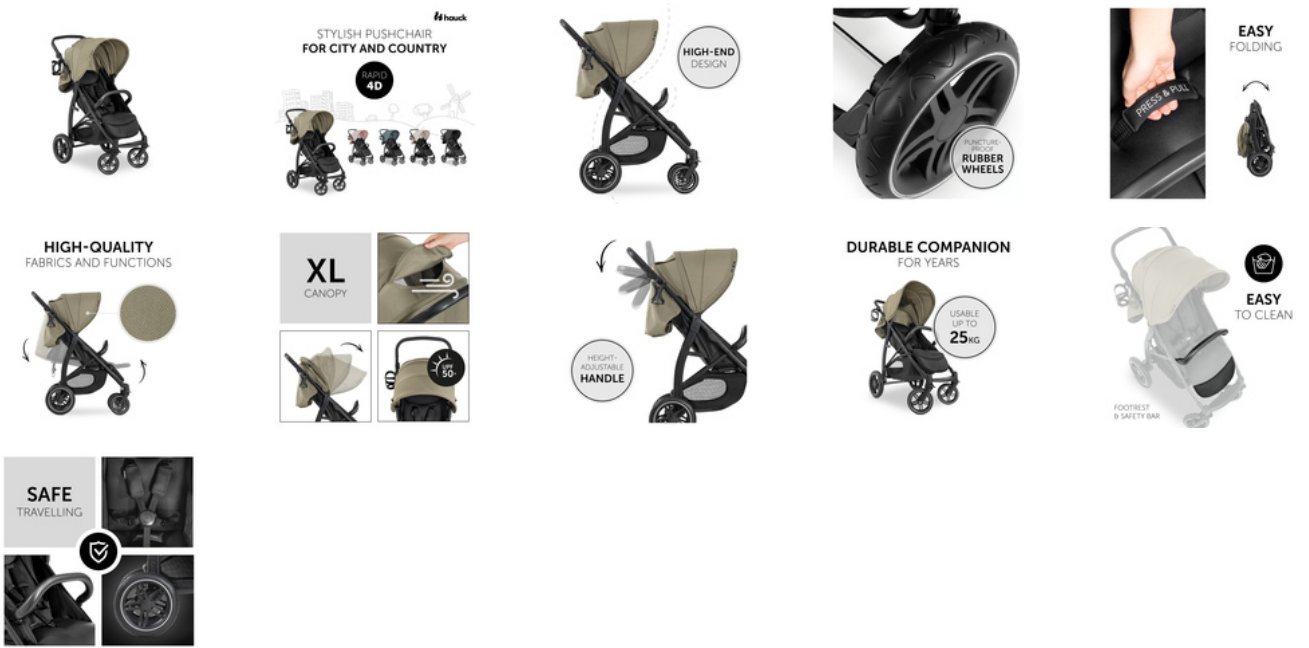

EASY FOLDING

COMPACT ONE-HAND FOLDING WITHIN SECONDS

The Rapid 4D is a light pushchair that folds away compactly with one hand. As a result, you can easily transport and stow away this all-rounder, while having one free hand for your child.

EASY-TO-CLEAN MATERIALS

The footrest's fabric and the safety bar's surface are made of durable and easy-care materials, making your Rapid 4D look well-maintained in no time despite muddy shoes and sticky hands.

SAFE TRIPS

The Rapid 4D includes a padded 5-point harness, a removable bumper bar that facilitates your child's entry and exit and white lines on the wheels that provide more visibility when it gets dark.

RAPID 4D
 STYLISH PUSHCHAIR FOR CITY AND COUNTRY

Product Images

Lifestyle Images

Stylish pushchair for city and country – with rubber wheels

The Rapid 4D is a stylish companion with high-quality functions and look. Thanks to the large, puncture-proof wheels and suspension, it can be used on almost any terrain. The swivelling front wheels make changes of direction child's play and can be locked on uneven terrain.