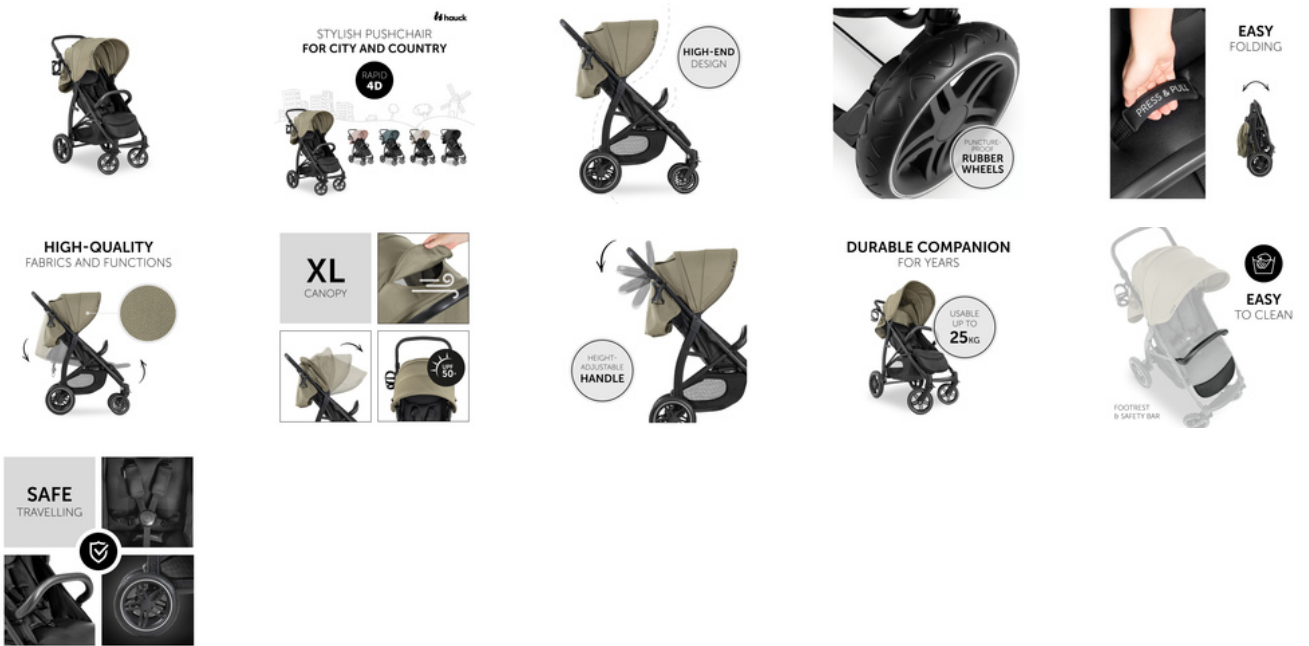

EASY FOLDING

COMPACT ONE-HAND FOLDING WITHIN SECONDS

The Rapid 4D is a light pushchair that folds away compactly with one hand. As a result, you can easily transport and stow away this all-rounder, while having one free hand for your child.

EASY-TO-CLEAN MATERIALS

The footrest's fabric and the safety bar's surface are made of durable and easy-care materials, making your Rapid 4D look well-maintained in no time despite muddy shoes and sticky hands.

SAFE TRIPS

The Rapid 4D includes a padded 5-point harness, a removable bumper bar that facilitates your child's entry and exit and white lines on the wheels that provide more visibility when it gets dark.

RAPID 4D
 STYLISH PUSHCHAIR FOR CITY AND COUNTRY

Product Images

Lifestyle Images

Stylish pushchair for city and country – with rubber wheels

The Rapid 4D is a stylish companion with high-quality functions and look. Thanks to the large, puncture-proof wheels and suspension, it can be used on almost any terrain. The swivelling front wheels make changes of direction child's play and can be locked on uneven terrain.