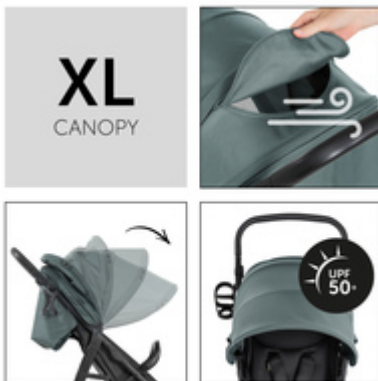

HIGH-QUALITY EQUIPMENT AND FUNCTIONS

The pushchair's seat is made of high-quality fabrics. Also, the backrest can be continuously inclined up to a lying position, making your little explorer feel comfy during any time of the day.

HIGH-QUALITY FABRICS AND FUNCTIONS