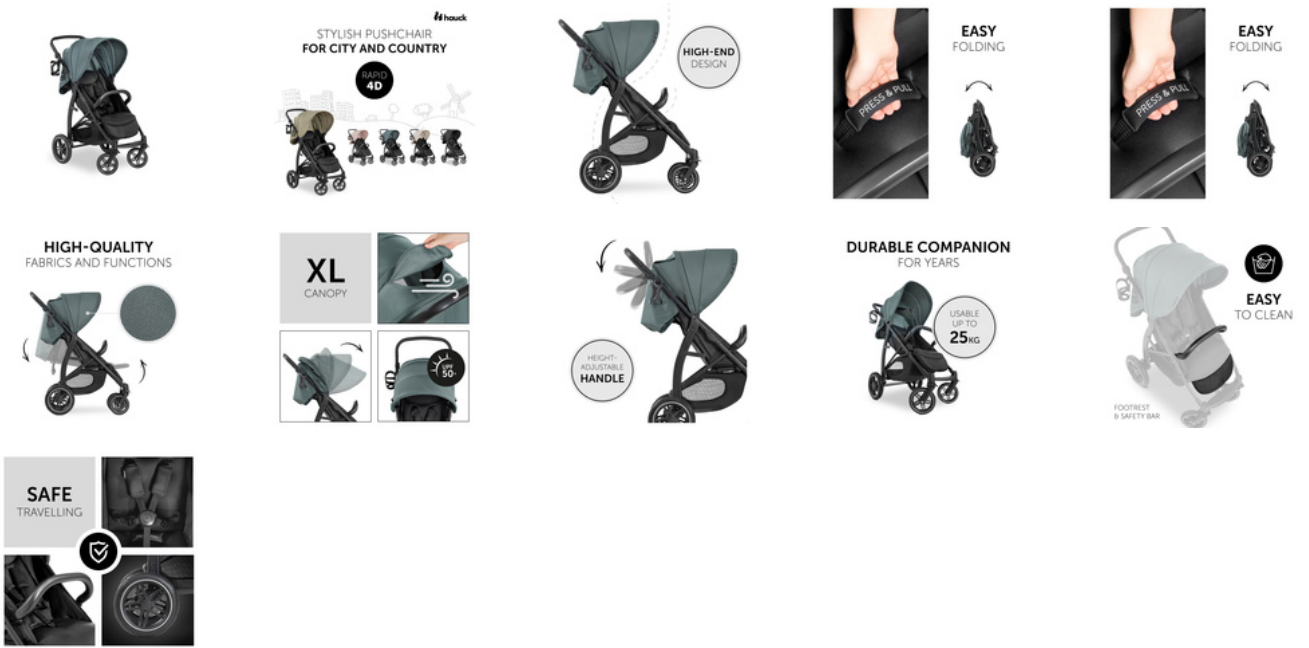

RAPID 4D
STYLISH PUSHCHAIR FOR CITY AND COUNTRY

Product Images