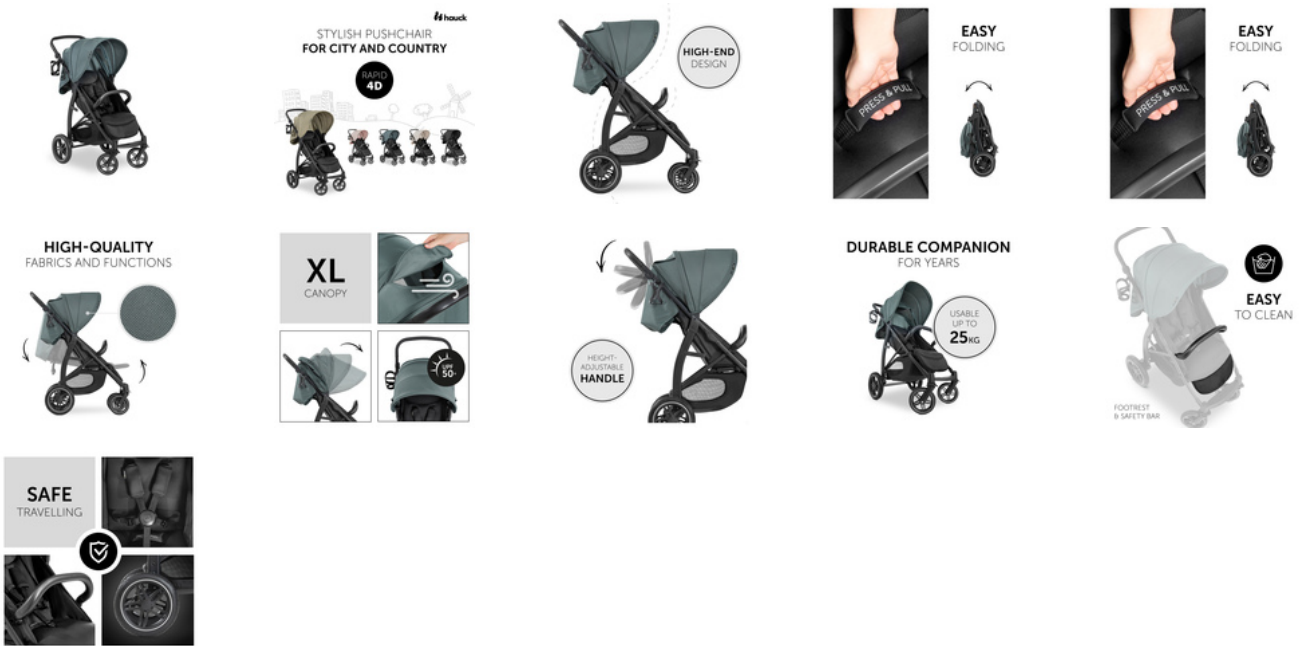

RAPID 4D
STYLISH PUSHCHAIR FOR CITY AND COUNTRY

Product Images