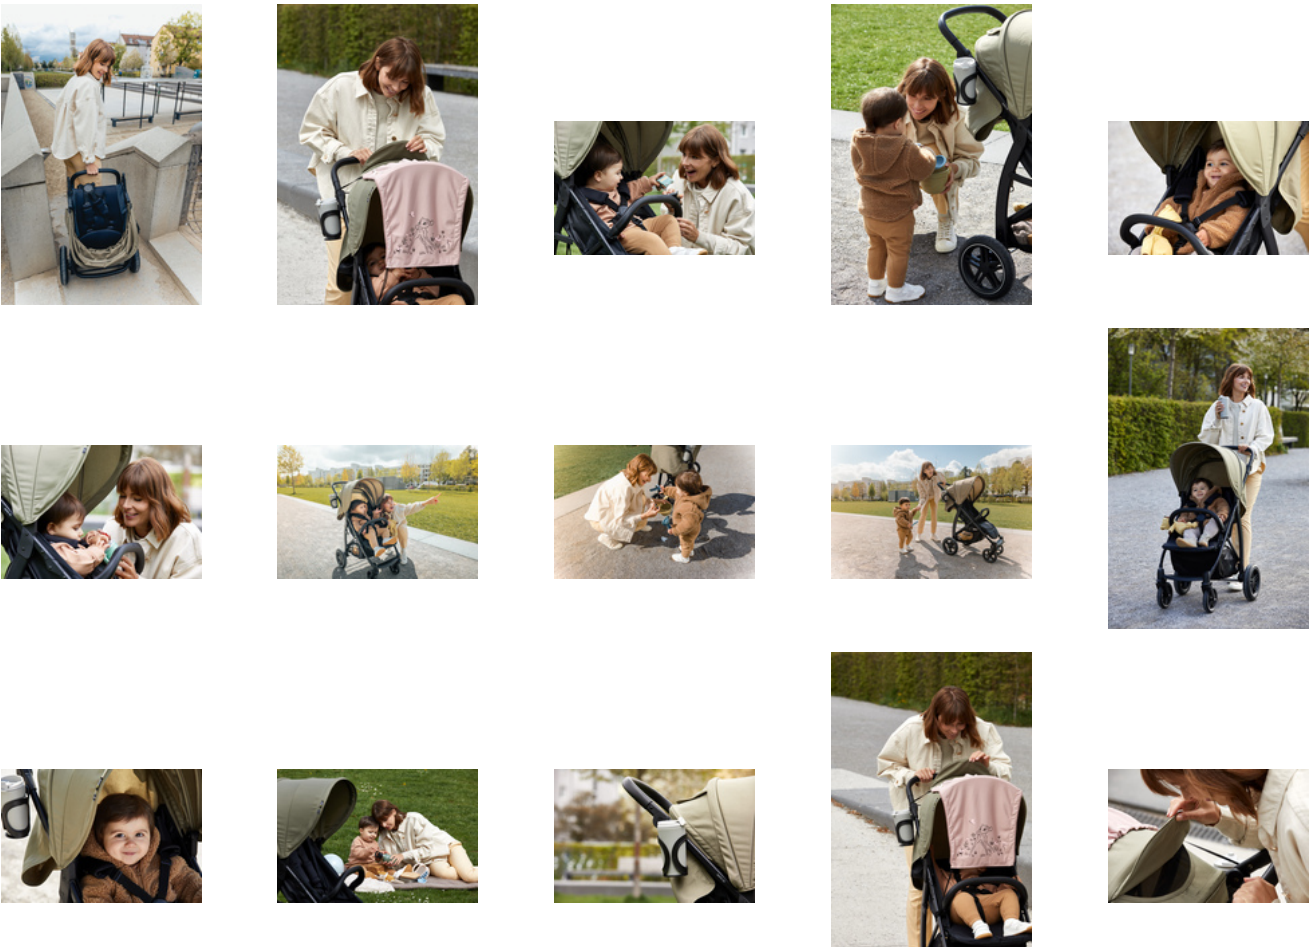

Lifestyle Images