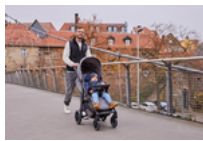

Lifestyle Images