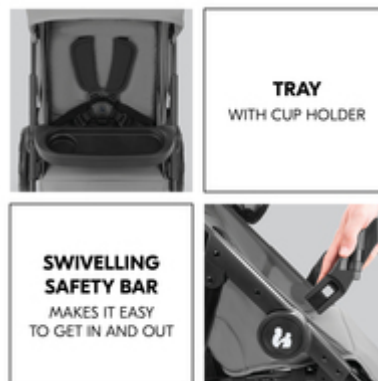

**ALWAYS COSY**  
FOR CHILDREN UP TO 22 KG

**VERSATILE, ADJUSTABLE AND ALWAYS COSY**

Feeling active or tired? Staying comfortable is the main thing! Sitting or lying down, the stroller is always in the right position for kids up to 48.5 lbs. The backrest and footrest are easy to adjust.

## SWIVELLING SAFETY BAR WITH SNACK TRAY

Does your child like to eat snacks in their stroller? This is exactly why the Shop N Care has a tray and a cup holder. And with the swivelling safety bar, your child can easily get in and out.