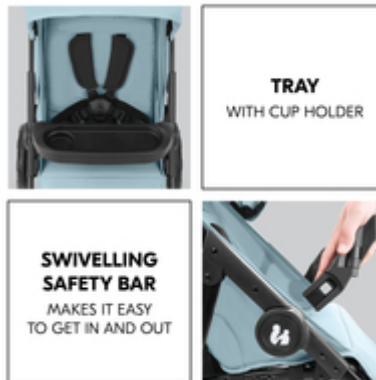

LIGHTWEIGHT & FOLDS AWAY WITH ONE HAND

ALWAYS COSY
FOR CHILDREN UP TO 22KG

VERSATILE, ADJUSTABLE AND ALWAYS COSY

Feeling active or tired? Staying comfortable is the main thing! Sitting or lying down, the stroller is always in the right position for kids up to 48.5 lbs. The backrest and footrest are easy to adjust.

SWIVELLING SAFETY BAR WITH SNACK TRAY

Does your child like to eat snacks in their stroller? This is exactly why the Shop N Care has a tray and a cup holder. And with the swivelling safety bar, your child can easily get in and out.

Whether you're feeling active or tired – staying comfortable is the main thing! Whether your little one is sitting or resting, the Shop N Care stroller can always be put in the right position. This is because the backrest and footrest are easy to adjust.

Want to use the stroller as with an infant car seat? Then just click on the included car seat adapters! They are compatible with various car seats.

A true master of organisation

Does your child like to eat snacks in their stroller? This is exactly why the Shop N Care has a tray and a cup holder. The swivelling safety bar makes it easy for your child to climb in and out.