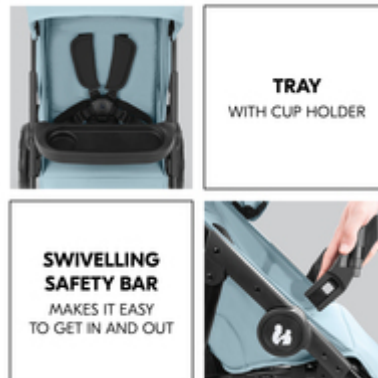

**ALWAYS COSY**  
FOR CHILDREN UP TO 22 KG

**VERSATILE, ADJUSTABLE AND ALWAYS COSY**

Feeling active or tired? Staying comfortable is the main thing! Sitting or lying down, the stroller is always in the right position for kids up to 48.5 lbs. The backrest and footrest are easy to adjust.

## SWIVELLING SAFETY BAR WITH SNACK TRAY

Does your child like to eat snacks in their stroller? This is exactly why the Shop N Care has a tray and a cup holder. And with the swivelling safety bar, your child can easily get in and out.