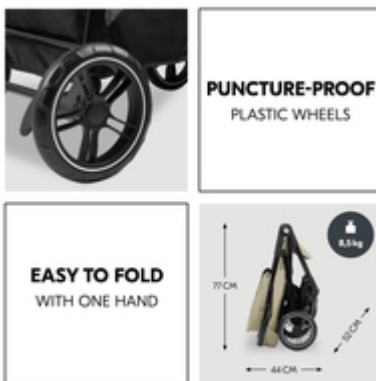

## FAITHFUL COMPANION OVER MANY YEARS

## FAITHFUL COMPANIONS - FOR MANY YEARS TO COME

Whatever you have in mind: The Shop N Care Travel Set is a faithful companion. From birth up to 4 years or 22 kg. Naturally tested according to current safety standards.

## PROTECTED FROM THE SUN

A baby's eyes and skin are very sensitive and need protection from the sun. The large canopy with UV protection 50+ on the infant car seat and buggy does this.