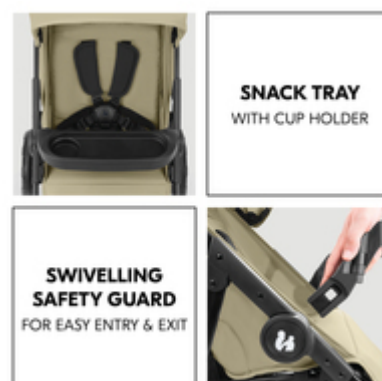

## PROTECTED FROM THE SUN

A baby's eyes and skin are very sensitive and need protection from the sun. The large canopy with UV protection 50+ on the infant car seat and buggy does this.

## PUNCTURE-PROOF AND REALLY LIGHT

Taking the bus to the city? Off to the park? With its puncture-proof wheels, the Shop N Care makes it easy for you. And at 8.5 kg, the buggy, which can be folded with one hand, is very light.

## SWIVELLING PROTECTIVE BAR WITH SNACK TRAY

For snacks, the Shop N Care has a tray and a cup holder on the buggy. And the swivelling safety bar makes it easy for your child to get in and out of the buggy later.