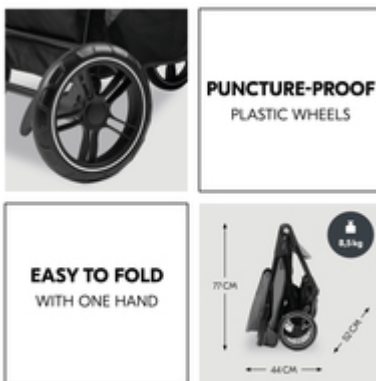

JUST ONE CLICK - AND OFF YOU GO

The matching adapters for the Drive N Care infant car seat are already included in your set. turns the buggy into a practical travel system. It's easy – with just one movement.

JUST ONE CLICK AND OFF WE GO

FAITHFUL COMPANION OVER MANY YEARS

FAITHFUL COMPANIONS - FOR MANY YEARS TO COME

Whatever you have in mind: The Shop N Care Travel Set is a faithful companion. From birth up to 4 years or 22 kg. Naturally tested according to current safety standards.

PROTECTED FROM THE SUN

A baby's eyes and skin are very sensitive and need protection from the sun. The large canopy with UV protection 50+ on the infant car seat and buggy does this.

PUNCTURE-PROOF AND REALLY LIGHT

**FLEXIBLE ADJUSTMENT
OPTIONS - GROWS WITH YOU**

The infant car seat grows with your baby. You can adjust the height of the head protection and the length of the harness. The newborn insert and the seat wedge can also be removed.