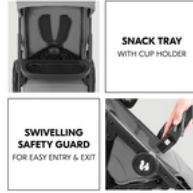

Product Images