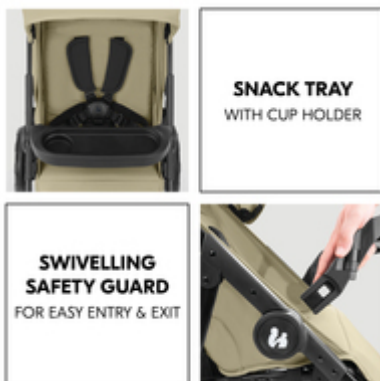

PROTECTED FROM THE SUN

A baby's eyes and skin are very sensitive and need protection from the sun. The large sun canopy with UV protection 50+ on the infant car seat, carrycot and pushchair reliably shields your child.

PUNCTURE-PROOF AND REALLY LIGHT

Taking the bus to the city? Off to the park? With its puncture-proof wheels, the Shop N Care makes it easy for you. And at 8.5 kg, the pushchair, which can be folded with one hand, is very light.

SHOP N CARE TRIO SET

COMPLETE SET: PUSHCHAIR, CARRYCOT, INFANT CAR SEAT

SWIVELLING PROTECTIVE BAR WITH SNACK TRAY

For snacking, the Shop N Care has a tray and a cup holder on the pushchair. A swivelling safety bar makes it easy for your child to get in and out of the pushchair later.