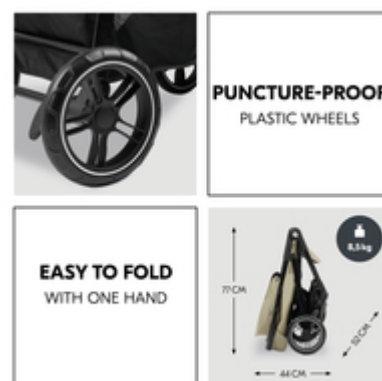

PUNCTURE-PROOF AND REALLY LIGHT

Taking the bus to the city? Off to the park? With its puncture-proof wheels, the Shop N Care makes it easy for you. And at 8.5 kg, the pushchair, which can be folded with one hand, is very light.