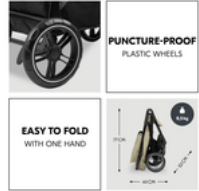

SHOP N CARE TRIO SET

COMPLETE SET: PUSHCHAIR, CARRYCOT, INFANT CAR SEAT

Product Images

Lifestyle Images

SHOP N CARE TRIO SET

COMPLETE SET: PUSHCHAIR, CARRYCOT, INFANT CAR SEAT

Complete set with pushchair, carrycot and infant car seat

Everything you need with the 3-in-1 complete set

With the stylish 3-in-1 set consisting of carrycot, pushchair and infant car seat, you are ready for adventures big and small. Included are matching adapters for the carrycot and infant car seat to turn the pushchair into a travel system. It's easy – with just one movement. The Drive N Care Isofix Base with i-Size Standard is available separately.