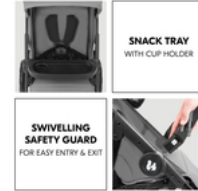

Product Images