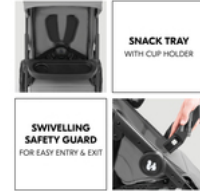

Product Images