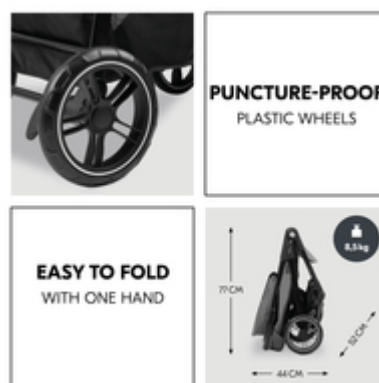

PUNCTURE-PROOF AND REALLY LIGHT

Taking the bus to the city? Off to the park? With its puncture-proof wheels, the Shop N Care makes it easy for you. And at 8.5 kg, the pushchair, which can be folded with one hand, is very light.