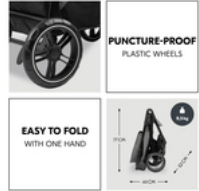

Product Images