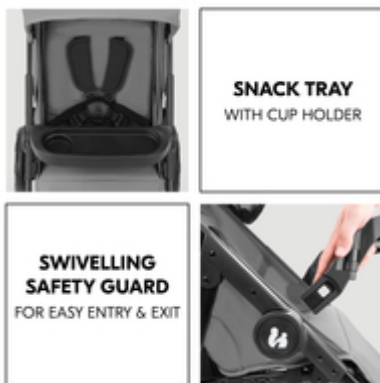

PROTECTED FROM THE SUN

A baby's eyes and skin are very sensitive and need protection from the sun. The large sun canopy with UV protection 50+ on the infant car seat, carrycot and pushchair reliably shields your child.

PUNCTURE-PROOF AND REALLY LIGHT

Taking the bus to the city? Off to the park? With its puncture-proof wheels, the Shop N Care makes it easy for you. And at 8.5 kg, the pushchair, which can be folded with one hand, is very light.

SHOP N CARE TRIO SET

COMPLETE SET: PUSHCHAIR, CARRYCOT, INFANT CAR SEAT

SWIVELLING PROTECTIVE BAR WITH SNACK TRAY

For snacking, the Shop N Care has a tray and a cup holder on the pushchair. A swivelling safety bar makes it easy for your child to get in and out of the pushchair later.