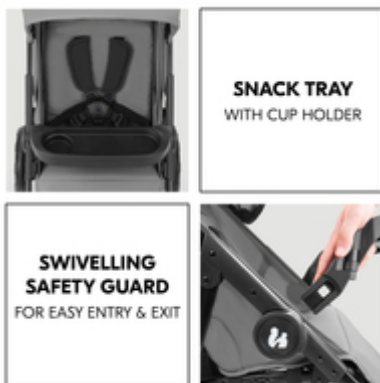

SHOP N CARE TRIO SET

COMPLETE SET: PUSHCHAIR, CARRYCOT, INFANT CAR SEAT

SWIVELLING PROTECTIVE BAR WITH SNACK TRAY

For snacking, the Shop N Care has a tray and a cup holder on the pushchair. A swivelling safety bar makes it easy for your child to get in and out of the pushchair later.

FLEXIBLE ADJUSTMENT OPTIONS - GROWS WITH YOU

The infant car seat and pushchair grow with your child. The head protection, the infant car seat harness and the sitting and lying position of the pushchair are all adjustable.