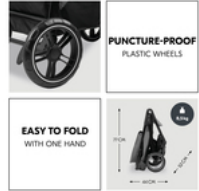

SHOP N CARE TRIO SET

COMPLETE SET: PUSHCHAIR, CARRYCOT, INFANT CAR SEAT

Product Images

Lifestyle Images

SHOP N CARE TRIO SET

COMPLETE SET: PUSHCHAIR, CARRYCOT, INFANT CAR SEAT

Complete set with pushchair, carrycot and infant car seat

Everything you need with the 3-in-1 complete set

With the stylish 3-in-1 set consisting of carrycot, pushchair and infant car seat, you are ready for adventures big and small. Included are matching adapters for the carrycot and infant car seat to turn the pushchair into a travel system. It's easy – with just one movement. The Drive N Care Isofix Base with i-Size Standard is available separately.