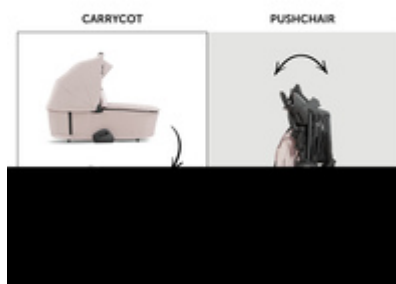

EASY & COMPACT FOLDING

PUNCTURE-RESISTANT THANKS TO RUBBER WHEELS

The large rubber wheels are suitable for any terrain and softly absorb bumps to divert them from your baby. Thanks to the swivelling wheels, changes of directions and turns are child's play.