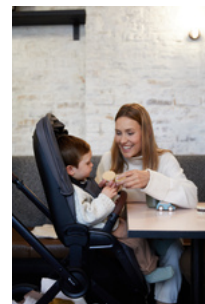

**HEIGHT-ADJUSTABLE  
SEAT**

**UNIQUE PUSHCHAIR WITH  
HEIGHT-ADJUSTABLE SEAT**

The seat unit can be easily adjusted in height and reversed at any time, making your visits to cafés a pleasurable adventure for you and your child who sits comfortable at any table.

## Lifestyle Images

## STYLISH PREMIUM PUSHCHAIR WITH HEIGHT-ADJUSTABLE SEAT

The unique seat unit of the Walk N Care pushchair can be easily adjusted in height and reversed at any time, making your visits to cafés a pleasurable adventure for you and your child. The height and direction can be adjusted so that your child sits comfortable at any table.