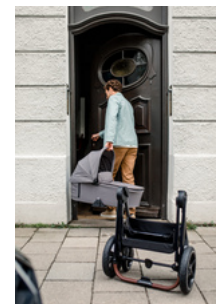

## STYLISH PREMIUM PUSHCHAIR WITH HEIGHT-ADJUSTABLE SEAT

The unique seat unit of the Walk N Care pushchair can be easily adjusted in height and reversed at any time, making your visits to cafés a pleasurable adventure for you and your child. The height and direction can be adjusted so that your child sits comfortable at any table.