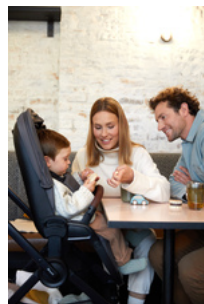

## Lifestyle Images

## STYLISH PREMIUM PUSHCHAIR WITH HEIGHT-ADJUSTABLE SEAT

The unique seat unit of the Walk N Care pushchair can be easily adjusted in height and reversed at any time, making your visits to cafés a pleasurable adventure for you and your child. The height and direction can be adjusted so that your child sits comfortable at any table.