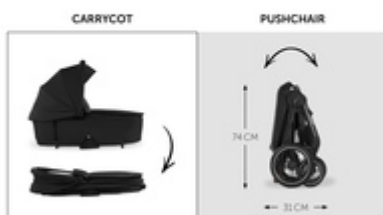

EASY & COMPACT
FOLDING

EASY FOLDING FOR SPACE-SAVING
TRANSPORT

The carrycot folds up flat while the pushchair is free-standing after its one-hand fold. Thanks to the compact size, you can easily transport it in your car boot during your next trip away from home.