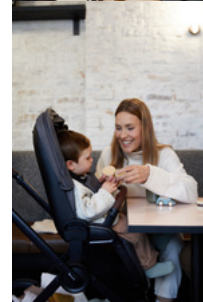

HIGH-QUALITY
MATERIALS
& ELEGANT
DESIGN

ADJUSTABLE COMFORT SEAT
WITH LYING POSITION

REVERSIBLE SEAT UNIT
WITH TWO VIEWING DIRECTIONS

EASY & COMPACT
FOLDING

Lifestyle Images

Walk N Care Air Set - Air-suspended premium pushchair set

High-end extras: XXL panorama windows, memory function and height-adjustable seat

Thanks to the two XXL panorama windows, your baby has fresh air and a great view when lying on the back or on the tummy. The memory function allows you to comfortably remove the carrycot from the frame with one hand, not waking your baby up and always having a free hand. The seat unit can be reversed with a click and adjusted in height when at a café or restaurant. For sleeping, you can fully recline the backrest with one hand and adjust the footrest upwards. The boot covers keeps your child warm on cold days.