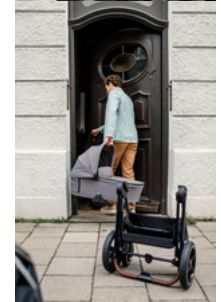

Lifestyle Images