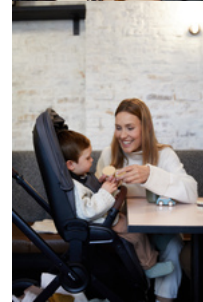

ADJUSTABLE COMFORT SEAT
WITH LYING POSITION

REVERSIBLE SEAT UNIT
WITH TWO VIEWING DIRECTIONS

**EASY & COMPACT
FOLDING**

Lifestyle Images

Walk N Care Air Set - Air-suspended premium pushchair set

Long-lasting companion from birth up to toddler age

High-end extras: XXL panorama windows, memory function and height-adjustable seat

Thanks to the two XXL panorama windows, your baby has fresh air and a great view when lying on the back or on the tummy. The memory function allows you to comfortably remove the carrycot from the frame with one hand, not waking your baby up and always having a free hand. The seat unit can be reversed with a click and adjusted in height when at a café or restaurant. For sleeping, you can fully recline the backrest with one hand and adjust the footrest upwards. The boot covers keeps your child warm on cold days.