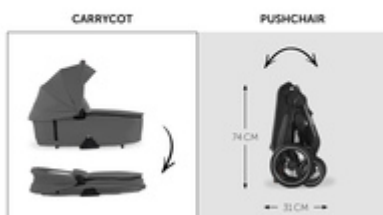

EASY & COMPACT
FOLDING

EASY FOLDING FOR SPACE-SAVING
TRANSPORT

The carrycot folds up flat while the pushchair is free-standing after its one-hand fold. Thanks to the compact size, you can easily transport it in your car boot during your next trip away from home.