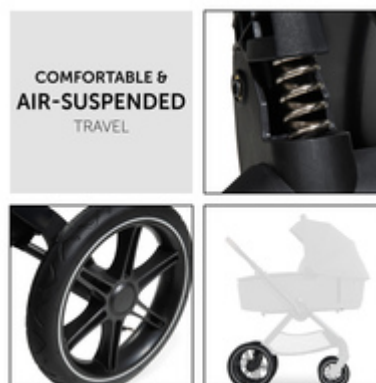

WALK N CARE AIR SET
AIR-SUSPENDED PREMIUM PUSHCHAIR SET

COMFORTABLE, AIR-SUSPENDED TRAVEL FOR YEARS

/

HIGH-QUALITY FUNCTIONS AND STYLISH DESIGN

/

EASY HANDLING FOR A FLEXIBLE EVERYDAY LIFE

LONG-LASTING COMPANION
WITH HIGH CAPACITY

COMFORTABLE AND AIR-CUSHIONED ON THE GO

Street, park or forest path – the suspension and air wheels offer your baby a pleasant ride on any terrain. The high-quality aluminium frame is robust, stable and lightweight.

PLEASANT PUSHING
THANKS TO TELESCOPIC HANDLE

PLEASANT PUSHING THANKS TO TELESCOPIC HANDLE

The height-adjustable telescopic handlebar offers all parents a comfy and back-friendly walk as well as legroom. The soft handle padding makes it even more comfortable.

High-end extras: XXL panorama windows, memory function and height-adjustable seat

Thanks to the two XXL panorama windows, your baby has fresh air and a great view when lying on the back or on the tummy. The memory function allows you to comfortably remove the carrycot from the frame with one hand, not waking your baby up and always having a free hand. The seat unit can be reversed with a click and adjusted in height when at a café or restaurant. For sleeping, you can fully recline the backrest with one hand and adjust the footrest upwards. The boot covers keeps your child warm on cold days.