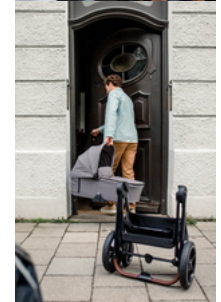

ADJUSTABLE COMFORT SEAT
WITH LYING POSITION

REVERSIBLE SEAT UNIT
WITH TWO VIEWING DIRECTIONS

**EASY & COMPACT
FOLDING**

Lifestyle Images

Walk N Care Air Set - Air-suspended premium pushchair set

Long-lasting companion from birth up to toddler age

High-quality, comfortable and safe – you can first use the Walk N Care Air with the carrycot and later on with the comfort seat, making the set suitable from birth up to approximately 4 years and supports up to 25 kg (22 kg child + 3 kg basket). The suspension, air wheels and the light but robust aluminium frame make driving child's play on any terrain. The height-adjustable telescopic handlebar offers all parents back-friendly pushing and more legroom. The premium design is made of durable, easy-care fabrics with UV protection 50+, handlebar and bumper bar in leather look as well as a mattress with washable cotton cover.

High-end extras: XXL panorama windows, memory function and height-adjustable seat

Thanks to the two XXL panorama windows, your baby has fresh air and a great view when lying on the back or on the tummy. The memory function allows you to comfortably remove the carrycot from the frame with one hand, not waking your baby up and always having a free hand. The seat unit can be reversed with a click and adjusted in height when at a café or restaurant. For sleeping, you can fully recline the backrest with one hand and adjust the footrest upwards. The boot covers keeps your child warm on cold days.