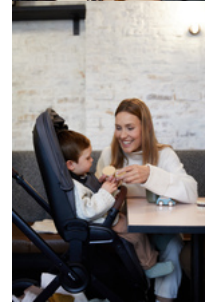

HIGH-QUALITY MATERIALS & ELEGANT DESIGN

ADJUSTABLE COMFORT SEAT WITH LYING POSITION

REVERSIBLE SEAT UNIT
WITH TWO VIEWING DIRECTIONS

EASY & COMPACT FOLDING

Lifestyle Images

Walk N Care Air Set - Air-suspended premium pushchair set

High-end extras: XXL panorama windows, memory function and height-adjustable seat

Thanks to the two XXL panorama windows, your baby has fresh air and a great view when lying on the back or on the tummy. The memory function allows you to comfortably remove the carrycot from the frame with one hand, not waking your baby up and always having a free hand. The seat unit can be reversed with a click and adjusted in height when at a café or restaurant. For sleeping, you can fully recline the backrest with one hand and adjust the footrest upwards. The boot covers keeps your child warm on cold days.