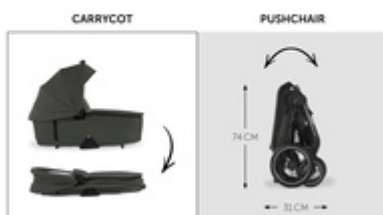

EASY & COMPACT
FOLDING

EASY FOLDING FOR SPACE-SAVING
TRANSPORT

The carrycot folds up flat while the pushchair is free-standing after its one-hand fold. Thanks to the compact size, you can easily transport it in your car boot during your next trip away from home.