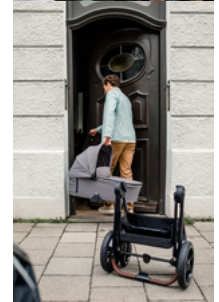

Lifestyle Images