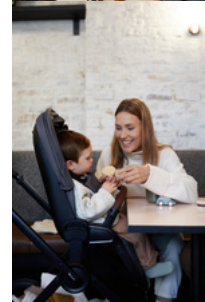

ADJUSTABLE COMFORT SEAT
WITH LYING POSITION

REVERSIBLE SEAT UNIT
WITH TWO VIEWING DIRECTIONS

EASY & COMPACT FOLDING

Lifestyle Images

Walk N Care Air Set - Air-suspended premium pushchair set

Long-lasting companion from birth up to toddler age

High-end extras: XXL panorama windows, memory function and height-adjustable seat

Thanks to the two XXL panorama windows, your baby has fresh air and a great view when lying on the back or on the tummy. The memory function allows you to comfortably remove the carrycot from the frame with one hand, not waking your baby up and always having a free hand. The seat unit can be reversed with a click and adjusted in height when at a café or restaurant. For sleeping, you can fully recline the backrest with one hand and adjust the footrest upwards. The boot covers keeps your child warm on cold days.