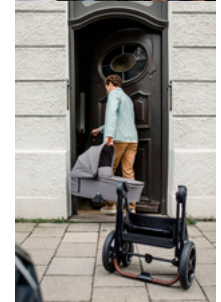

ADJUSTABLE COMFORT SEAT
WITH LYING POSITION

REVERSIBLE SEAT UNIT
WITH TWO VIEWING DIRECTIONS

EASY & COMPACT FOLDING

Lifestyle Images

Walk N Care Air Set - Air-suspended premium pushchair set

Long-lasting companion from birth up to toddler age

High-quality, comfortable and safe – you can first use the Walk N Care Air with the carrycot and later on with the comfort seat, making the set suitable from birth up to approximately 4 years and supports up to 25 kg (22 kg child + 3 kg basket). The suspension, air wheels and the light but robust aluminium frame make driving child's play on any terrain. The height-adjustable telescopic handlebar offers all parents back-friendly pushing and more legroom. The premium design is made of durable, easy-care fabrics with UV protection 50+, handlebar and bumper bar in leather look as well as a mattress with washable cotton cover.

High-end extras: XXL panorama windows, memory function and height-adjustable seat

Thanks to the two XXL panorama windows, your baby has fresh air and a great view when lying on the back or on the tummy. The memory function allows you to comfortably remove the carrycot from the frame with one hand, not waking your baby up and always having a free hand. The seat unit can be reversed with a click and adjusted in height when at a café or restaurant. For sleeping, you can fully recline the backrest with one hand and adjust the footrest upwards. The boot covers keeps your child warm on cold days.