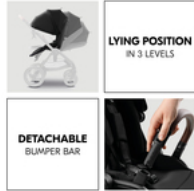

EVERYTHING WITH YOU - AND READY TO HAND

With the practical cup holder on the height-adjustable telescopic handle, you have your drink to hand. Everything you and your sweetheart still need fits in the extra-large, extendible basket!

JUST ONE CLICK
AND OFF YOU GO

UNIVERSAL ADAPTER FOR YOUR INFANT CAR SEAT

Repositioning made easy: simply click your infant car seat onto the pushchair with the adapter. It is compatible with the hauck Drive N Care and many other infant car seats.

COMFORT N CARE SET

PREMIUM PUSHCHAIR SET WITH EXTRA COMFORT

Product Images

Lifestyle Images

Premium pushchair set with extra comfort

Quality design and workmanship

The hauck Comfort N Care Set comes with quality design, material and workmanship and is suitable for your baby from birth up to 22 kg. With a cotton lining and a mattress with summer and winter sides, your child floats on a cloud.

Comfort set for discerning parents

Pushchair with carrycot or height-adjustable seat and two viewing directions: it fulfils the highest demands. Excellent suspension and braking system for extra comfort. Aluminium frame, height-adjustable telescopic handle, transport lock, memory buttons: the Comfort N Care set makes it easy for you – and the folded pushchair even stays put.