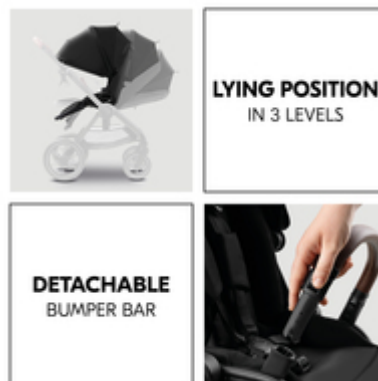

COMFY SEAT WITH TWO DIRECTIONS

COMFY SEAT WITH TWO VIEWING DIRECTIONS

Ice cream parlour, city café or park: the height-adjustable seat with two viewing directions and extra-long sitting and reclining positions fulfils the highest demands and adapts to any situation.

SMART DESIGN

The pushchair seat also has a height-adjustable 5-point harness and well-padded, extra-high backrest. Remove or rotate the safety bar for easy entry and exit.

PUNCTURE-PROOF AND SOFT SUSPENSION