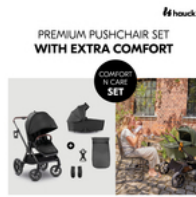

EVERYTHING WITH YOU - AND READY TO HAND

With the practical cup holder on the height-adjustable telescopic handle, you have your drink to hand. Everything you and your sweetheart still need fits in the extra-large, extendible basket!

COMFORT N CARE SET

PREMIUM PUSHCHAIR SET WITH EXTRA COMFORT

Product Images

Lifestyle Images

Premium pushchair set with extra comfort

Quality design and workmanship

The hauck Comfort N Care Set comes with quality design, material and workmanship and is suitable for your baby from birth up to 22 kg. With a cotton lining and a mattress with summer and winter sides, your child floats on a cloud.