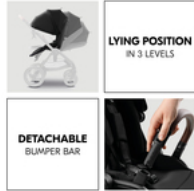

EVERYTHING WITH YOU - AND READY TO HAND

With the practical cup holder on the height-adjustable telescopic handle, you have your drink to hand. Everything you and your sweetheart still need fits in the extra-large, extendible basket!

JUST ONE CLICK
AND OFF YOU GO

UNIVERSAL ADAPTER FOR YOUR INFANT CAR SEAT

Repositioning made easy: simply click your infant car seat onto the pushchair with the adapter. It is compatible with the hauck Drive N Care and many other infant car seats.

COMFORT N CARE SET

PREMIUM PUSHCHAIR SET WITH EXTRA COMFORT

Product Images

Lifestyle Images

Premium pushchair set with extra comfort

Quality design and workmanship

The hauck Comfort N Care Set comes with quality design, material and workmanship and is suitable for your baby from birth up to 22 kg. With a cotton lining and a mattress with summer and winter sides, your child floats on a cloud.