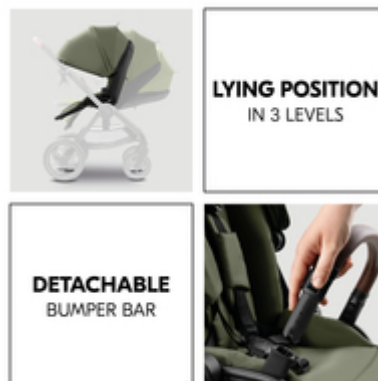

## LARGE AND COMFY CARRYCOT FOR EVERYDAY LUXURY

Thanks to the cotton lining and mattress with summer and winter sides, your child floats on a cloud – all year round. Detach the carrycot from the frame with one hand using the memory buttons.

## COMFY SEAT WITH TWO VIEWING DIRECTIONS

Ice cream parlour, city café or park: the height-adjustable seat with two viewing directions and extra-long sitting and reclining positions fulfils the highest demands and adapts to any situation.

## SMART DESIGN

The pushchair seat also has a height-adjustable 5-point harness and well-padded, extra-high backrest. Remove or rotate the safety bar for easy entry and exit.