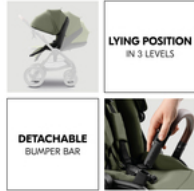

Product Images