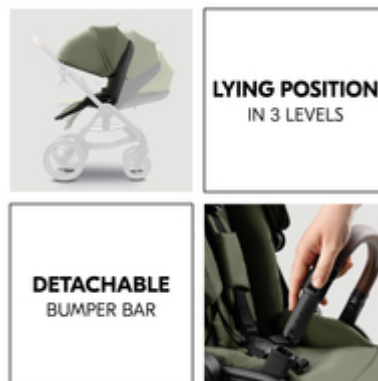

COMFY SEAT WITH TWO DIRECTIONS

COMFY SEAT WITH TWO VIEWING DIRECTIONS

Ice cream parlour, city café or park: the height-adjustable seat with two viewing directions and extra-long sitting and reclining positions fulfils the highest demands and adapts to any situation.

SMART DESIGN

The pushchair seat also has a height-adjustable 5-point harness and well-padded, extra-high backrest. Remove or rotate the safety bar for easy entry and exit.

PUNCTURE-PROOF AND SOFT SUSPENSION