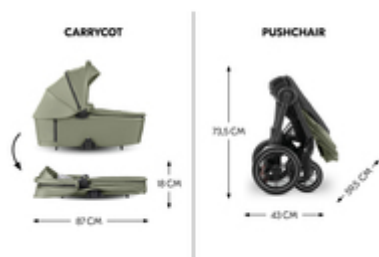

EASY
TO TRANSPORT