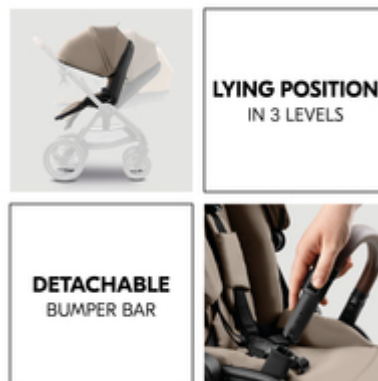

SMART DESIGN

The pushchair seat also has a height-adjustable 5-point harness and well-padded, extra-high backrest. Remove or rotate the bumper bar for easy entry and exit.