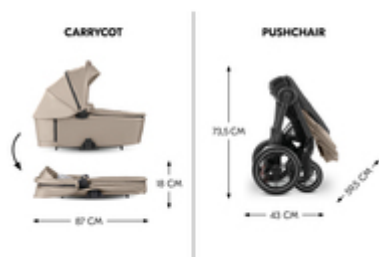

EASY
TO TRANSPORT