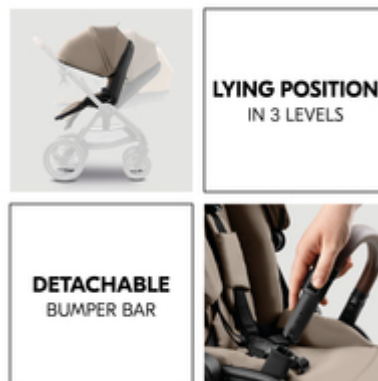

## LARGE AND COMFY CARRYCOT FOR EVERYDAY LUXURY

Thanks to the cotton lining and mattress with summer and winter sides, your child floats on a cloud – all year round. Detach the carrycot from the frame with one hand using the memory buttons.

## HEIGHT ADJUSTABLE WITH TWO DIRECTIONS

## COMFY SEAT WITH TWO VIEWING DIRECTIONS

Ice cream parlour, city café or park: the height-adjustable seat with two viewing directions and extra-long sitting and reclining positions fulfils the highest demands and adapts to any situation.

## SMART DESIGN

The pushchair seat also has a height-adjustable 5-point harness and well-padded, extra-high backrest. Remove or rotate the bumper bar for easy entry and exit.