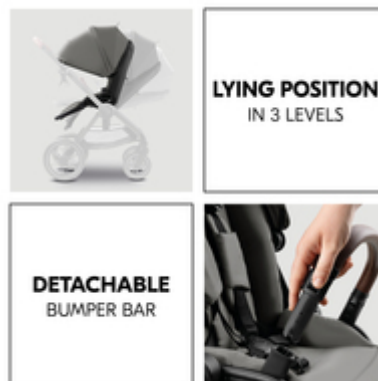

HEIGHT ADJUSTABLE WITH TWO DIRECTIONS

COMFY SEAT WITH TWO VIEWING DIRECTIONS

Ice cream parlour, city café or park: the height-adjustable seat with two viewing directions and extra-long sitting and reclining positions fulfils the highest demands and adapts to any situation.

SMART DESIGN

The pushchair seat also has a height-adjustable 5-point harness and well-padded, extra-high backrest. Remove or rotate the bumper bar for easy entry and exit.

GENTLE RIDE

THANKS TO PNEUMATIC TYRES & SUSPENSION