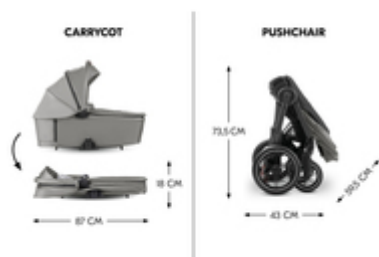

EASY
TO TRANSPORT