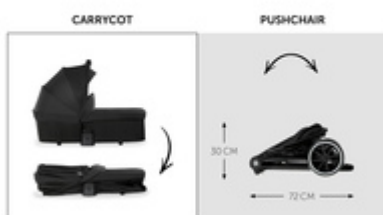

EASY & COMPACT
FOLDING

SMALL FOLDING FOR A SPACE-
SAVING TRANSPORT

The carrycot is easy and intuitive to click on the frame. For transport, you can fold the carrycot flat and the pushchair with one hand.