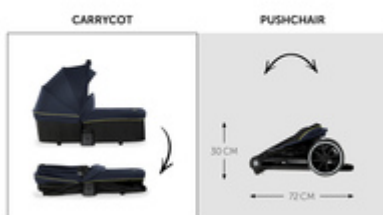

EASY & COMPACT
FOLDING

SMALL FOLDING FOR A SPACE-
SAVING TRANSPORT

The carrycot is easy and intuitive to click on the frame. For transport, you can fold the carrycot flat and the pushchair with one hand.