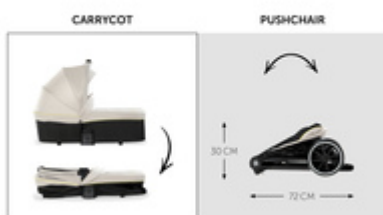

EASY & COMPACT
FOLDING

SMALL FOLDING FOR A SPACE-
SAVING TRANSPORT

The carrycot is easy and intuitive to click on the frame. For transport, you can fold the carrycot flat and the pushchair with one hand.