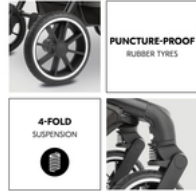

Product Images