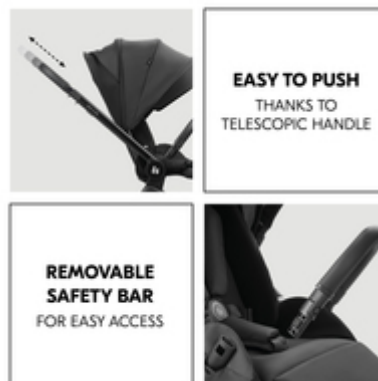

EASY TO PUSH

Thanks to the height-adjustable telescopic handle, you can push the Move N Care comfortably and have optimum legroom. Remove or rotate the safety bar for easy access to the seat.