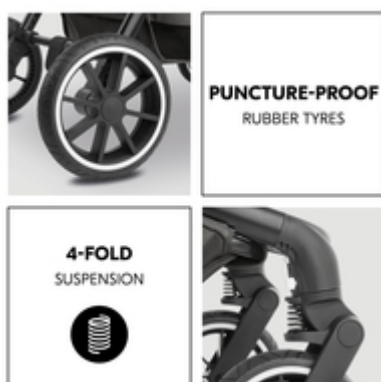

EASY TO PUSH

Thanks to the height-adjustable telescopic handle, you can push the Move N Care comfortably and have optimum legroom. Remove or rotate the safety bar for easy access to the seat.