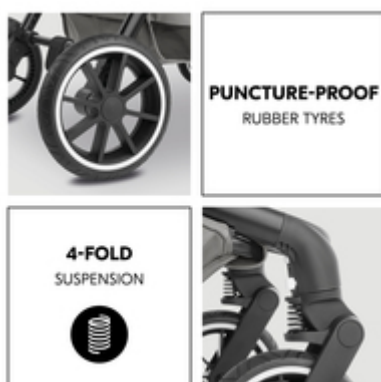

GROW-ALONG
PUSHCHAIR SEAT

GROW-ALONG PUSHCHAIR SEAT WITH TWO VIEWS

The reversible seat with extendible footrest, extra-long sitting and reclining position with one-hand adjustable backrest and height-adjustable 5-point harness adapts perfectly to your child.

EASY TO PUSH

Thanks to the height-adjustable telescopic handle, you can push the Move N Care comfortably and have optimum legroom. Remove or rotate the safety bar for easy access to the seat.

PUNCTURE-PROOF AND GOOD SUSPENSION

Universal adapter for your infant car seat

Repositioning made easy: Simply click your infant car seat onto the pushchair with the adapter. It is compatible with the hauck Drive N Care and many other infant car seats.

Dimensions

Wheels

Backrest

Handle

Brake type	Combined brake system
Max. load	55 lbs (48 lbs kids + 7 lbs basket)
Legrest adjustment	3 x
Canopy type	3 Section with sunshield
Large sun canopy	Yes
Harness	5-Point harness
Aluminum frame	Yes
Easy to clean	Yes
Age information	0 - 48 months
Special features	Easy to fold Suspension Extendable legrest Extra long backrest Reversible seat unit Aluminum frame Height-adjustable telescopic handle Rubber wheels 4-wheel suspension Sun protection UPF 50+ From birth up to 4 years Mattress with cotton cover