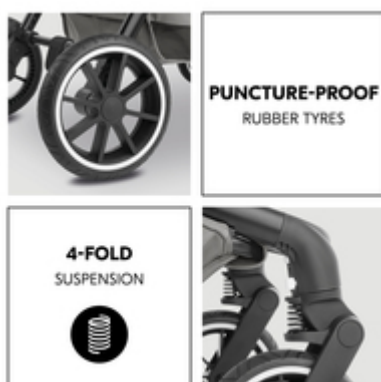

GROW-ALONG
PUSHCHAIR SEAT

GROW-ALONG PUSHCHAIR SEAT WITH TWO VIEWS

The reversible seat with extendible footrest, extra-long sitting and reclining position with one-hand adjustable backrest and height-adjustable 5-point harness adapts perfectly to your child.

EASY TO PUSH

Thanks to the height-adjustable telescopic handle, you can push the Move N Care comfortably and have optimum legroom. Remove or rotate the safety bar for easy access to the seat.

PUNCTURE-PROOF AND GOOD SUSPENSION

Universal adapter for your infant car seat

Repositioning made easy: Simply click your infant car seat onto the pushchair with the adapter. It is compatible with the hauck Drive N Care and many other infant car seats.

Age information 0 - 48 months

Dimensions

Wheels

Backrest

Handle

| | |
|-------------------------|---|
| Special features | Easy to fold Suspension Extendable legrest Extra long backrest Reversible seat unit Aluminum frame Height-adjustable telescopic handle Rubber wheels 4-wheel suspension Sun protection UPF 50+ From birth up to 4 years Mattress with cotton cover |
|-------------------------|---|