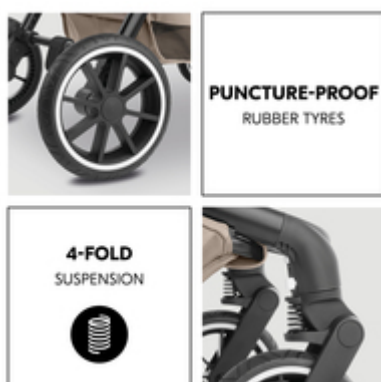

GROW-ALONG
PUSHCHAIR SEAT

GROW-ALONG PUSHCHAIR SEAT WITH TWO VIEWS

The reversible seat with extendible footrest, extra-long sitting and reclining position with one-hand adjustable backrest and height-adjustable 5-point harness adapts perfectly to your child.

EASY TO PUSH

Thanks to the height-adjustable telescopic handle, you can push the Move N Care comfortably and have optimum legroom. Remove or rotate the safety bar for easy access to the seat.

PUNCTURE-PROOF AND GOOD SUSPENSION

Universal adapter for your infant car seat

Repositioning made easy: Simply click your infant car seat onto the pushchair with the adapter. It is compatible with the hauck Drive N Care and many other infant car seats.

Age information 0 - 48 months

Dimensions

Wheels

Backrest

Handle

Special features	Easy to fold Suspension Extendable legrest Extra long backrest Reversible seat unit Aluminum frame Height-adjustable telescopic handle Rubber wheels 4-wheel suspension Sun protection UPF 50+ From birth up to 4 years Mattress with cotton cover
-------------------------	---