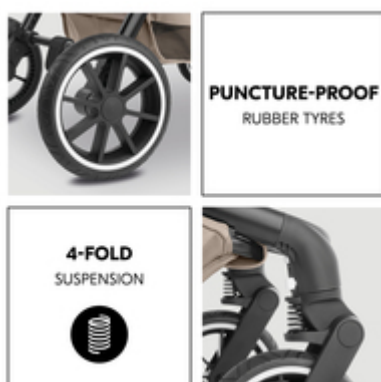

GROW-ALONG
PUSHCHAIR SEAT

GROW-ALONG PUSHCHAIR SEAT WITH TWO VIEWS

The reversible seat with extendible footrest, extra-long sitting and reclining position with one-hand adjustable backrest and height-adjustable 5-point harness adapts perfectly to your child.

EASY TO PUSH

Thanks to the height-adjustable telescopic handle, you can push the Move N Care comfortably and have optimum legroom. Remove or rotate the safety bar for easy access to the seat.

PUNCTURE-PROOF AND GOOD SUSPENSION

Universal adapter for your infant car seat

Repositioning made easy: Simply click your infant car seat onto the pushchair with the adapter. It is compatible with the hauck Drive N Care and many other infant car seats.

Dimensions

Wheels

Backrest

Handle

Brake type	Combined brake system
Max. load	55 lbs (48 lbs kids + 7 lbs basket)
Legrest adjustment	3 x
Canopy type	3 Section with sunshield
Large sun canopy	Yes
Harness	5-Point harness
Aluminum frame	Yes
Easy to clean	Yes
Age information	0 - 48 months
Special features	Easy to fold Suspension Extendable legrest Extra long backrest Reversible seat unit Aluminum frame Height-adjustable telescopic handle Rubber wheels 4-wheel suspension Sun protection UPF 50+ From birth up to 4 years Mattress with cotton cover