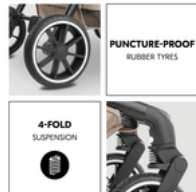

Product Images