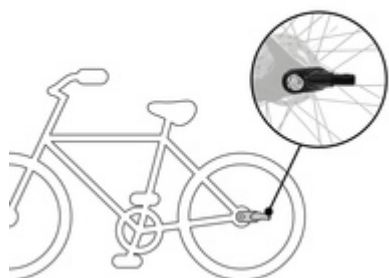

FLEXIBLE AND MOBILE WITH THE EXTRA COUPLING

/

MOUNTED QUICKLY AND WITHOUT TOOLS

/

**FOR DRYK DUO, DRYK DUO PLUS AND BIKE N
WALK DUO**

EASY SWITCH

FROM ONE BIKE TO THE OTHER

MORE FLEXIBILITY IN EVERYDAY LIFE

Mum drops off, dad picks up, or vice versa? With a coupling on each bike, you are flexible and changing from one bike to another is child's play.

MOUNTED ON THE BIKE IN JUST A FEW STEPS

The coupling is attached to the bike quickly, securely and without tools. Thanks to the extra coupling, any number of bikes can be equipped and the bike trailer can be coupled at any time.

EASY INSTALLATION

ON YOUR BIKE

DISCREET HITCH

ALWAYS READY FOR USE

ALWAYS READY FOR ACTION, YET INCONSPICUOUS

The bike coupling does not need to be removed if you are out and about without a bike trailer. It is inconspicuous and yet always ready for use.