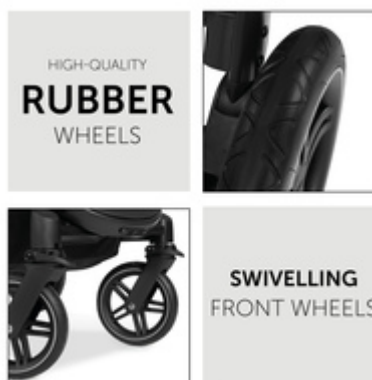

HIGH CAPACITY

USABLE UP TO 4 YEARS

LONG USE THANKS TO HIGH CAPACITY

You can use the Saturn R DuoSet with carrycot and pushchair for a long time as it allows a maximum weight in charge of 25 kg (22 kg child + 3 kg basket).

SAFE ON ALL TERRAINS THANKS TO RUBBER WHEELS

The pushchair comes with rubber wheels that master any terrain. The high-quality aluminium frame is robust and stable, making driving the pushchair comfy for you and your baby.

HEIGHT-ADJUSTABLE HANDLEBAR

COMFORTABLE PUSHING THANKS TO TELESCOPIC HANDLEBAR

The softly padded height-adjustable telescopic handlebar allows parents of different heights more driving comfort and adequate legroom.