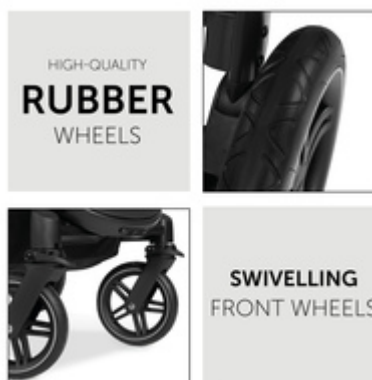

SATURN R DUOSET
THE ALL-ROUNDER PUSHCHAIR SET FROM BIRTH

ALL-TERRAIN COMPANION FROM BIRTH FOR MANY YEARS

/

HIGH COMFORT THANKS TO PRACTICAL FUNCTIONS

/

HIGH-QUALITY, DURABLE AND EASY-TO-HANDLE DESIGN

HIGH CAPACITY

SAFE ON ALL TERRAINS THANKS TO RUBBER WHEELS

The pushchair comes with rubber wheels that master any terrain. The high-quality aluminium frame is robust and stable, making driving the pushchair comfy for you and your baby.

HEIGHT-ADJUSTABLE HANDLEBAR

COMFORTABLE PUSHING THANKS TO TELESCOPIC HANDLEBAR

The softly padded height-adjustable telescopic handlebar allows parents of different heights more driving comfort and adequate legroom.

SATURN R DUOSET

THE ALL-ROUNDER PUSHCHAIR SET FROM BIRTH

Product Images

This modern and elegant stroller comes with a snuggly pram and can be combined with the separate i-Size iPro Baby car seat. The fabrics are super-soft and the all-terrain wheels, as well as the swiveling or lockable front wheels ensure maximum driving fun. In addition, our Saturn R can be used up to 25 kg and - once folded down to its compact size - transported simply anywhere.