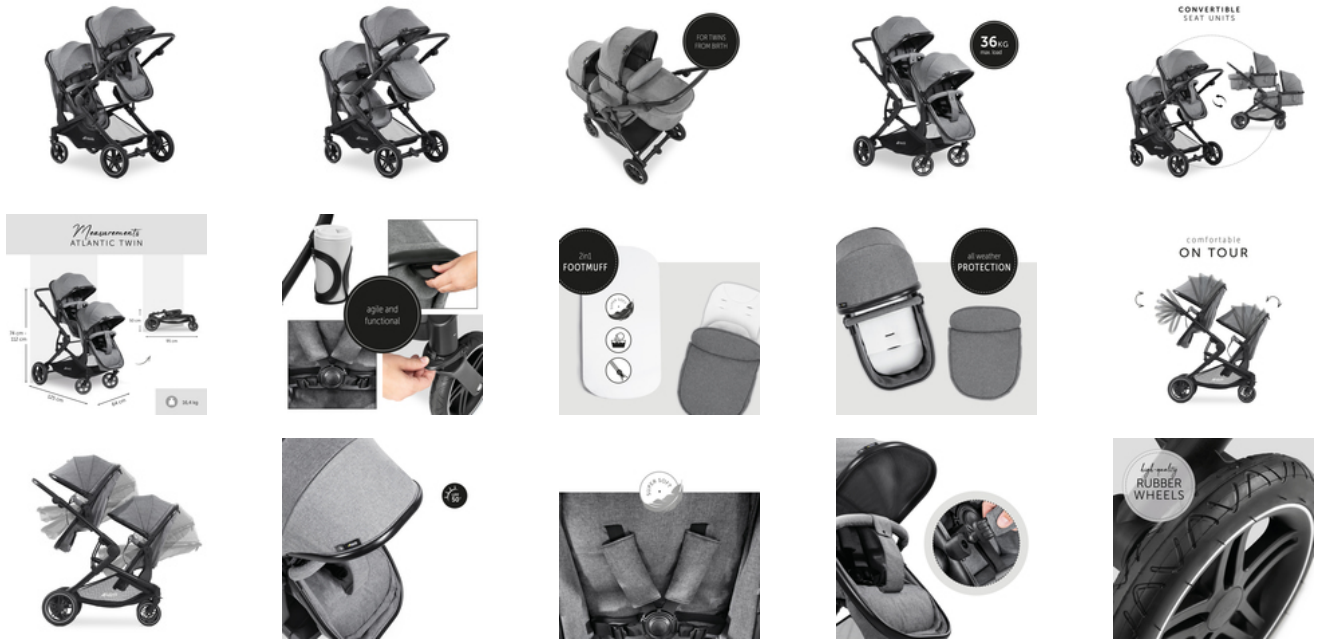

SUITABLE FOR CITY AND COUNTRY USE

Four robust rubber wheels, for city and country: with swivelling and lockable front wheels, the Atlantic Twin is easy to turn on almost any surface. Perfect for your adventures.

COMPATIBLE WITH MANY INFANT CAR SEATS

The hauck Drive N Care or popular infant car seats from e.g. Cybex, Kiddy, Joie, Kinderkraft or Maxi Cosi onto the pram with the separately available universal adapter Atlantic Twin.

ATLANTIC TWIN

VERSATILE TWIN PUSHCHAIR FROM BIRTH

Product Images

Lifestyle Images

Versatile twin pushchair from birth

Always the right seat

It grows with your child! The Atlantic Twin can be converted when you want. Once your babies can sit up, convert the carry cots into sports seats. You can also change the seating direction. The backrest of the sports seats adjusts for nap time.