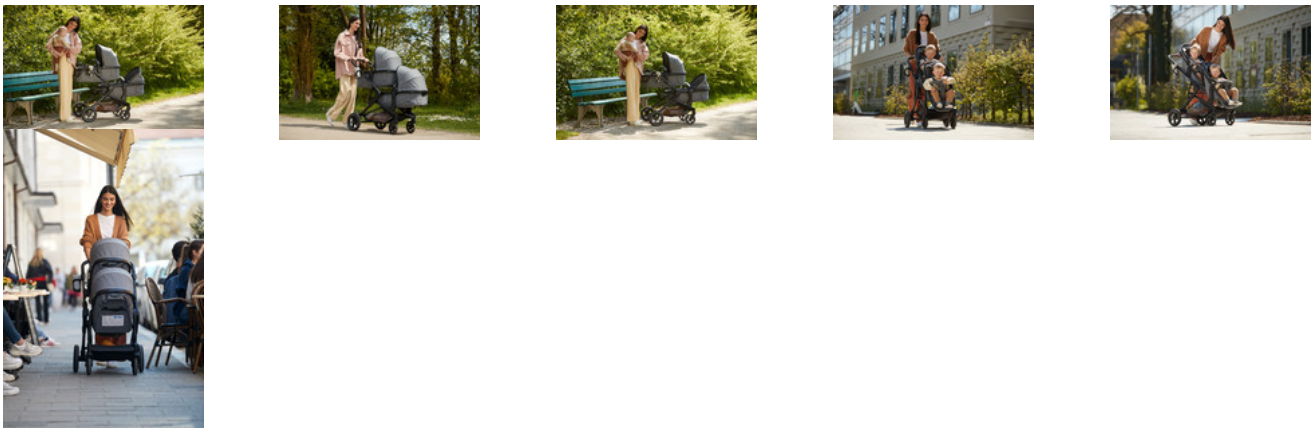

ATLANTIC TWIN
VERSATILE TWIN PUSHCHAIR FROM BIRTH

GROWS WITH YOUR CHILDREN

/

COMPACT FOR OUT AND ABOUT

/

EASY TO PUSH - EVEN FOR VERY TALL PEOPLE

GROWS WITH YOUR CHILDREN

It grows with your child! Convert the Atlantic Twin twin stroller at any time. Once your babies can sit up, convert the carrycots into toddler seats. You can also change the seating direction.

SUITABLE FOR CITY AND COUNTRY USE

Four robust rubber wheels, for city and country: with swivelling and lockable front wheels, the Atlantic Twin is easy to turn on almost any surface. Perfect for your adventures.

ATLANTIC TWIN

VERSATILE TWIN PUSHCHAIR FROM BIRTH

Product Images

Lifestyle Images

Versatile twin pushchair from birth

Always the right seat

It grows with your child! The Atlantic Twin can be converted when you want. Once your babies can sit up, convert the carry cots into sports seats. You can also change the seating direction. The backrest of the sports seats adjusts for nap time.

Easy to push - for young and old, city and country

With swivelling and lockable front wheels, the Atlantic Twin turns easily on almost any surface. You can also adjust the bendable handlebar comfortably to your height!