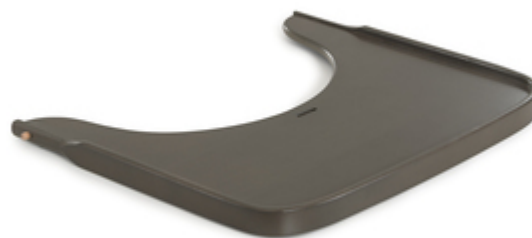

**SUSTAINABLE AND SAFE WAY TO LEARN TO EAT
ALONE**

/

COMFORTABLE EATING AND EXTENSIVE PLAYING

/

**EASY HANDLING FOR YOUR EVERYDAY FAMILY
LIFE**