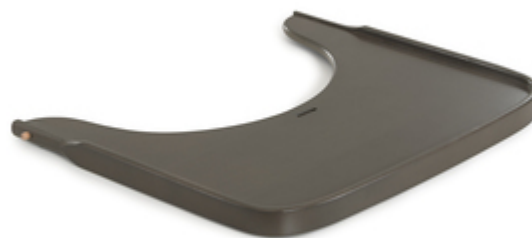

**ALPHA WOODEN TRAY**  
WOODEN TRAY FOR THE ALPHA+ & BETA+ HIGHCHAIR

**SUSTAINABLE AND SAFE WAY TO LEARN TO EAT  
ALONE**

/

**COMFORTABLE EATING AND EXTENSIVE PLAYING**

/

**EASY HANDLING FOR YOUR EVERYDAY FAMILY  
LIFE**