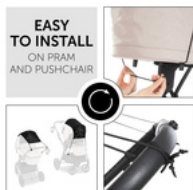

SUNSHADE

SUNSHADE FOR INFANT CAR SEAT, PRAM AND PUSHCHAIR

FITS INFANT CAR SEAT, PRAM AND PUSHCHAIR

/

PLEASANT SHADE WITH UPF 50+ PROTECTION

/

PERFECT FOR TRAVELLING WHEN FOLDED SMALL

SUNSHADE

SUNSHADE FOR INFANT CAR SEAT, PRAM AND PUSHCHAIR

Product Images

SUNSHADE

SUNSHADE FOR INFANT CAR SEAT, PRAM AND PUSHCHAIR

Sunshade for infant car seat, pram and pushchair

Pleasant shade with UPF 50+ protection

Your baby's skin and eyes are very sensitive and should always be in the shade. The hauck Sunshade protects your child really well with UPF 50+.

Fits infant car seat, pram and pushchair

One for all! Use the Sunshade anywhere, all the time. It fits your infant car seat, pram and pushchair (dimensions: 64 x 32/46 cm). You will get many years of use out of it.

Very easy to attach

The hauck Sunshade sunshade has an elasticated band and two cords. Hook it in, tie two knots and you're done!

The shade moves with you

Does your baby need protection from above now and from the side later? Your sunshade moves the shade with you. Flexible, it attaches wherever you need it.