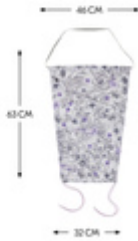

**PRACTICAL, LIGHT AND SMALL
FOLDING FOR TRAVELS**

During the times you don't need the sunshade, you can fold it up small to fit in any bag and having it at hand when the sun comes out again.