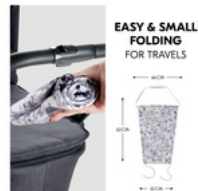

EYE-CATCHING DESIGN

The high-quality design elements in flower look are a great eye-catcher and visually enhance your baby's pram or pushchair.

FUNCTIONAL SUNSHADE FOR PRAM AND PUSHCHAIR

The sunshade can be used both for your pram or your pushchair seat.

ADJUSTABLE TO THE POSITION OF THE SUN

The sunshade is installed by simply stretching it over the carrycot or the seat and by fastening it on the side of the pram or pushchair.

MACHINE WASHABLE AT 40 DEGREES

The sunshade can be easily washed in the washing machine at 40 degrees and dries quickly afterwards.

**EASY & SMALL
FOLDING
FOR TRAVELS**

PRACTICAL, LIGHT AND SMALL FOLDING FOR TRAVELS

During the times you don't need the sunshade, you can fold it up small to fit in any bag and having it at hand when the sun comes out again.

PUSHCHAIR SUNSHADE

UNIVERSAL SUNSHADE MADE OF RECYCLED FABRIC

Product Images

Pushchair Sunshade - Universal sunshade made of recycled fabric

High-quality, sustainable and recycled fabric rated UPF 50+

The resource-saving sunshade and the elastic band are made of recycled polyester, while the cords are made of 100% cotton. This snooze shade is the perfect choice if sustainability is very important to you. Rated UPF 50+, the sunshade provides your baby with safe shade at all times of the day. The high-quality flower design is a great eye-catcher and visually enhances your baby's pram or pushchair.