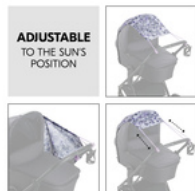

Product Images