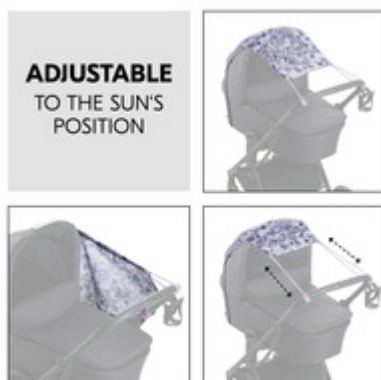

FUNCTIONAL SUNSHADE FOR PRAM AND PUSHCHAIR

The sunshade can be used both for your pram or your pushchair seat.