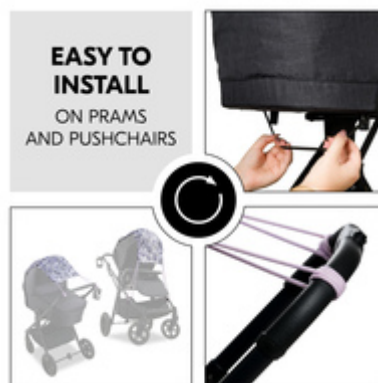

FUNCTIONAL SUNSHADE FOR PRAM AND PUSHCHAIR

The sunshade can be used both for your pram or your pushchair seat.