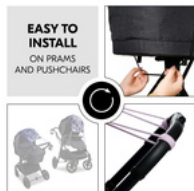

EYE-CATCHING DESIGN

The high-quality design elements in flower look are a great eye-catcher and visually enhance your baby's pram or pushchair.

FUNCTIONAL SUNSHADE FOR PRAM AND PUSHCHAIR

The sunshade can be used both for your pram or your pushchair seat.

PUSHCHAIR SUNSHADE

UNIVERSAL SUNSHADE MADE OF RECYCLED FABRIC

Product Images

Pushchair Sunshade - Universal sunshade made of recycled fabric

High-quality, sustainable and recycled fabric rated UPF 50+

The resource-saving sunshade and the elastic band are made of recycled polyester, while the cords are made of 100% cotton. This snooze shade is the perfect choice if sustainability is very important to you. Rated UPF 50+, the sunshade provides your baby with safe shade at all times of the day. The high-quality flower design is a great eye-catcher and visually enhances your baby's pram or pushchair.

Universal use thanks to flexible adjustments for pram and pushchair

The sunshade can be used both for your pram or your pushchair seat. The universal sun shade is installed by simply stretching it over the carrycot or the seat and by fastening it on the side of the pram or pushchair.