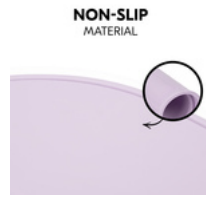

Product Images