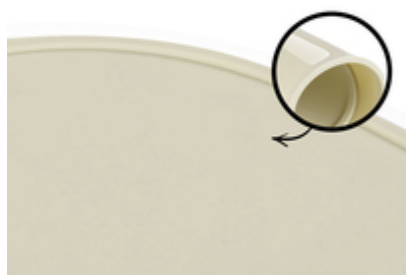

GOOD GRIP THANKS TO NON-SLIP MATERIAL

Thanks to the non-slip material, the place mat always remains smooth and stays securely in place at all times. Cups, plates and mugs also stay in place.

FLEXIBLE USE FOR HIGHCHAIR TRAY OR DINING TABLE