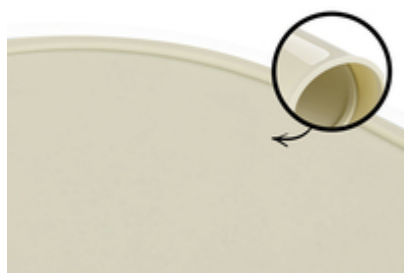

GOOD GRIP THANKS TO NON-SLIP MATERIAL

Thanks to the non-slip material, the place mat always remains smooth and stays securely in place at all times. Cups, plates and mugs also stay in place.

FLEXIBLE USE FOR HIGHCHAIR TRAY OR DINING TABLE