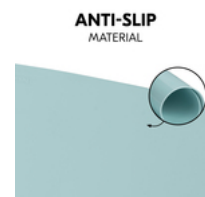

EASILY STOWED

EASY TO STOW AWAY

Thanks to the soft silicone, the place mats are easy to roll up and store in the highchair organiser box – or to take with you.

HIGHCHAIR WOODEN TRAY MAT

PLACE MATS FOR HAUCK WOODEN HIGHCHAIR TRAY

Product Images

PROTECTS THE SURFACE
OF YOUR WOODEN TRAY

QUICK AND EASY
TO CLEAN

EASILY
STOWED

Practical place mats for the wooden tray of hauck wooden highchairs

Use the place mats as required! The silicone pad fits perfectly on the wooden tray of both the Beta+ and Alpha+ highchair, protecting it against stains caused by food residues. This keeps it looking good for a long time and makes it easier to clean.

100% food-safe silicone

Place your trust in the highest safety standards: our place mats are made of food-safe silicone that is LFGB tested. The rounded corners provide additional safety.

Good grip thanks to non-slip material