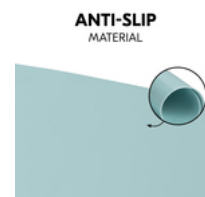

PROTECTS THE SURFACE
OF YOUR WOODEN TRAY