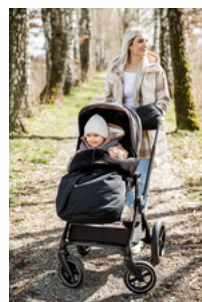

Thanks to the seven belt slots, the spacious footmuff is easy and fast to install on your stroller, also when the 5-point harnesses are of different heights.

**ANTI-SLIP COAT OFFERS A SAFE
SEATING**

The anti-slip coat on the underside provides additional safety and ensure that the footmuff remains in place during your journey.

**PATCH POCKET FOR COMFORTABLE
TRANSPORT**

On the back of the footmuff you can find a patch pocket where you can stow away the folded footmuff for an easy transport.

PUSHCHAIR FOOTMUFF WINTER

CUDDLY FOOTMUFF FOR CHILDREN

Product Images

STORAGE BAG
FOR SPACE-SAVING
TRANSPORT

Lifestyle Images

Pushchair Footmuff Winter - Cuddly footmuff for children

You like to be out and about with your children even when it's colder? This universal footmuff is the ideal accessory as it is compatible with most pushchairs and bike trailers, making your daily life more flexible. Thanks to the seven belt slots, the spacious footmuff is easy and fast to install on your stroller, also when the 5-point harnesses are of different heights. The anti-slip coat on the underside provides additional safety and ensure that the footmuff remains in place during your journey.

High comfort for your child thanks to fleece interior and practical two-way zipper

In this footmuff, your baby will feel comfy at all times. When it's cold and windy, the upper part can be closed like a hood. When it gets warmer, you can partly open the front part with the zipper, fold it down and attach it to the side with two fixation points. For an easy access, you can also open the two-way zipper completely and when your child has muddy shoes you can only open the lower part so that the footmuff remains clean.