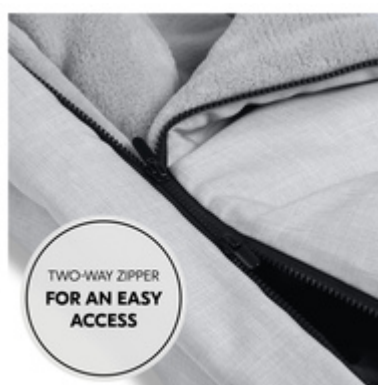

TWO-WAY ZIPPER FOR AN EASY ACCESS

For an easy access, you can also open the two-way zipper completely and when your child has muddy shoes you can only open the lower part so that the footmuff remains clean.