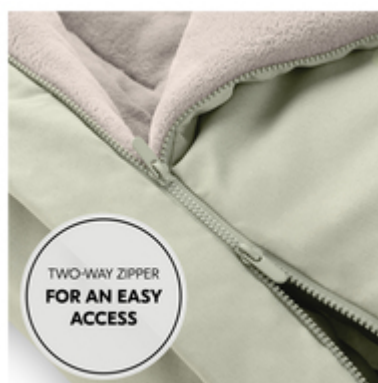

TWO-WAY ZIPPER FOR AN EASY ACCESS

For an easy access, you can also open the two-way zipper completely and when your child has muddy shoes you can only open the lower part so that the footmuff remains clean.