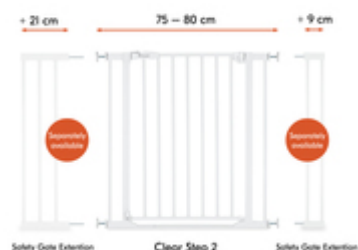

EXPANDABLE WITH SEPARATE EXTENSIONS

With the separately available 9-cm and 21-cm extensions, you can extend the safety gate to 122 cm and use it for numerous staircases and doors that do not have standard dimensions.

INDIVIDUALLY EXTENDABLE