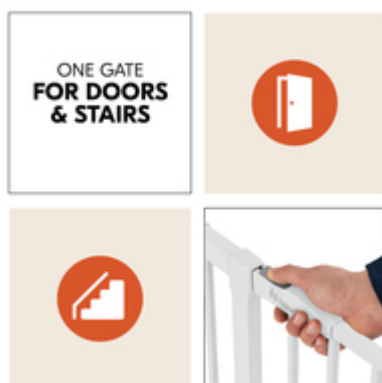

This low-threshold safety gate offers you and your child extra comfort and safety on doors and stairs, making everyday life easier.

SECURE AND QUICK TO LOCK

The door and stair safety gate can be opened to both sides with one hand. You can block the gate on one side with the safety stopper, depending on the situation.

**SAFE AND EASY
TO LOCK**

SAFETY GATE OPENS IN BOTH DIRECTIONS

**PRESSURE FIT GATE FOR
STANDARD DOORS AND STAIRS**

The barrier-free metal safety gate is suitable for stairs or doors with a width of 75 to 80 cm. Thanks to the adjusting screws, you can clamp it in place quickly and stably.

EXPANDABLE WITH SEPARATE EXTENSIONS

With the separately available 9-cm and 21-cm extensions, you can extend the safety gate to 122 cm and use it for numerous staircases and doors that do not have standard dimensions.

CLAMPING GATE WITH PRESSURE FIT

Whether at home, at the grandparents, or on holiday – thanks to the pressure fastening with adjusting screws, the child gate can be easily removed and mounted in just a few simple steps.